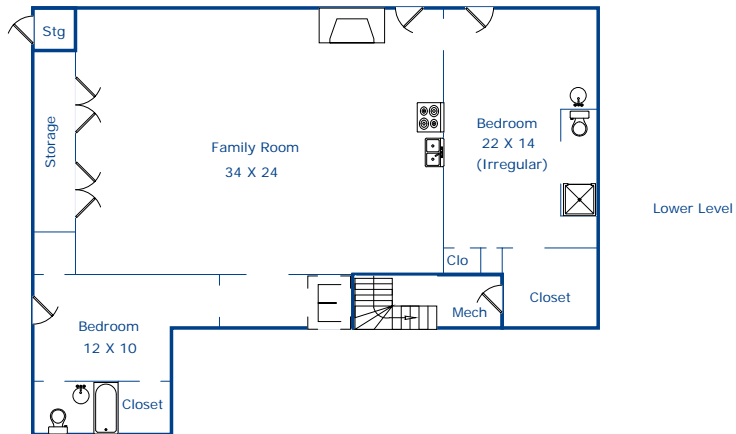

26174 Dolores Street  
Carmel, CA 93923

Main Living Area - 1852sf

Lower Level - 1634sf

Total - 3486sf

Garage - 440sf