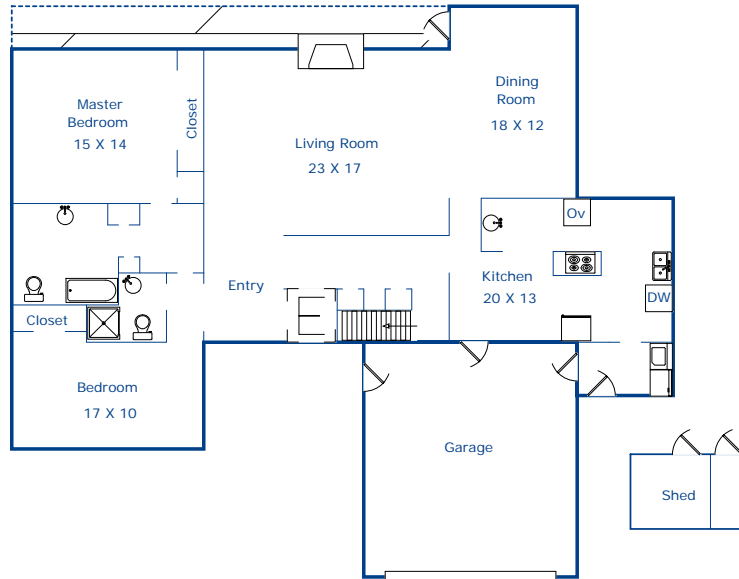

26174 Dolores Street  
Carmel, CA 93923

Main Living Area - 1852sf

Lower Level - 1634sf

Total - 3486sf

Garage - 440sf