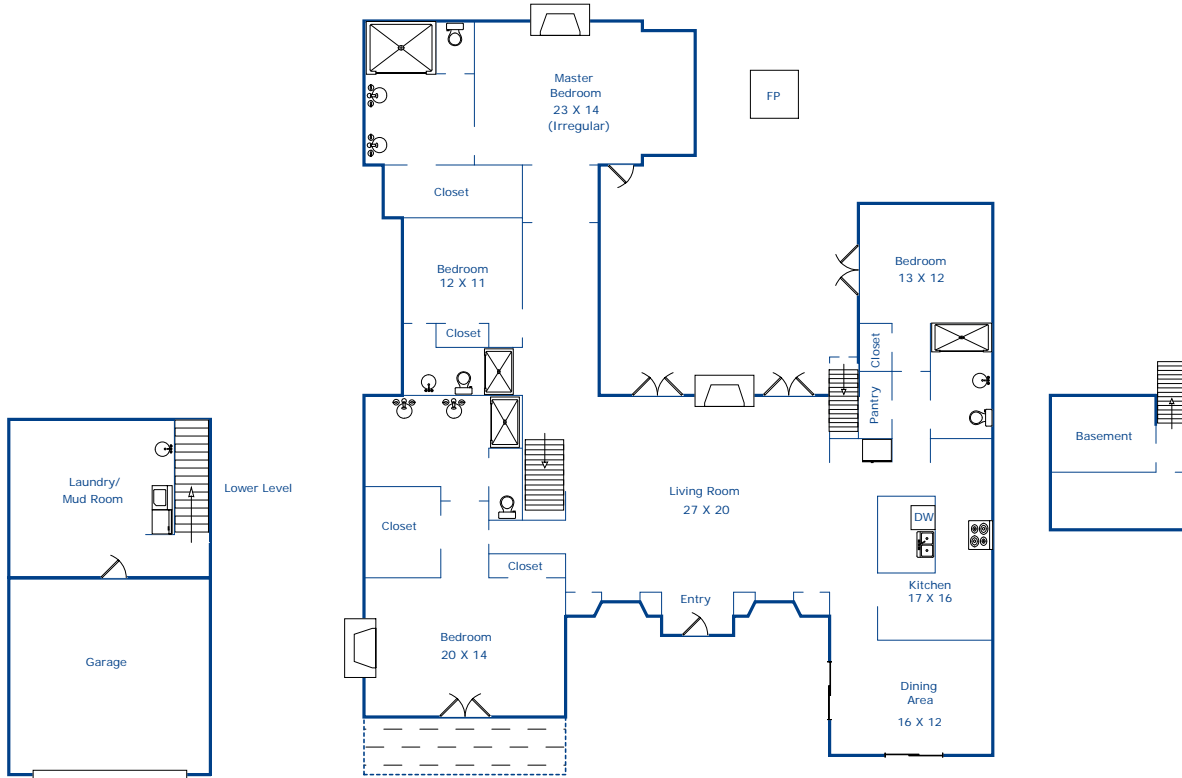

26324 Valley View
Carmel, CA 93923

Main Living Area - 3264sf
Lower Level - 347sf
Total - 3611sf

Garage - 431sf

Basement - 187sf