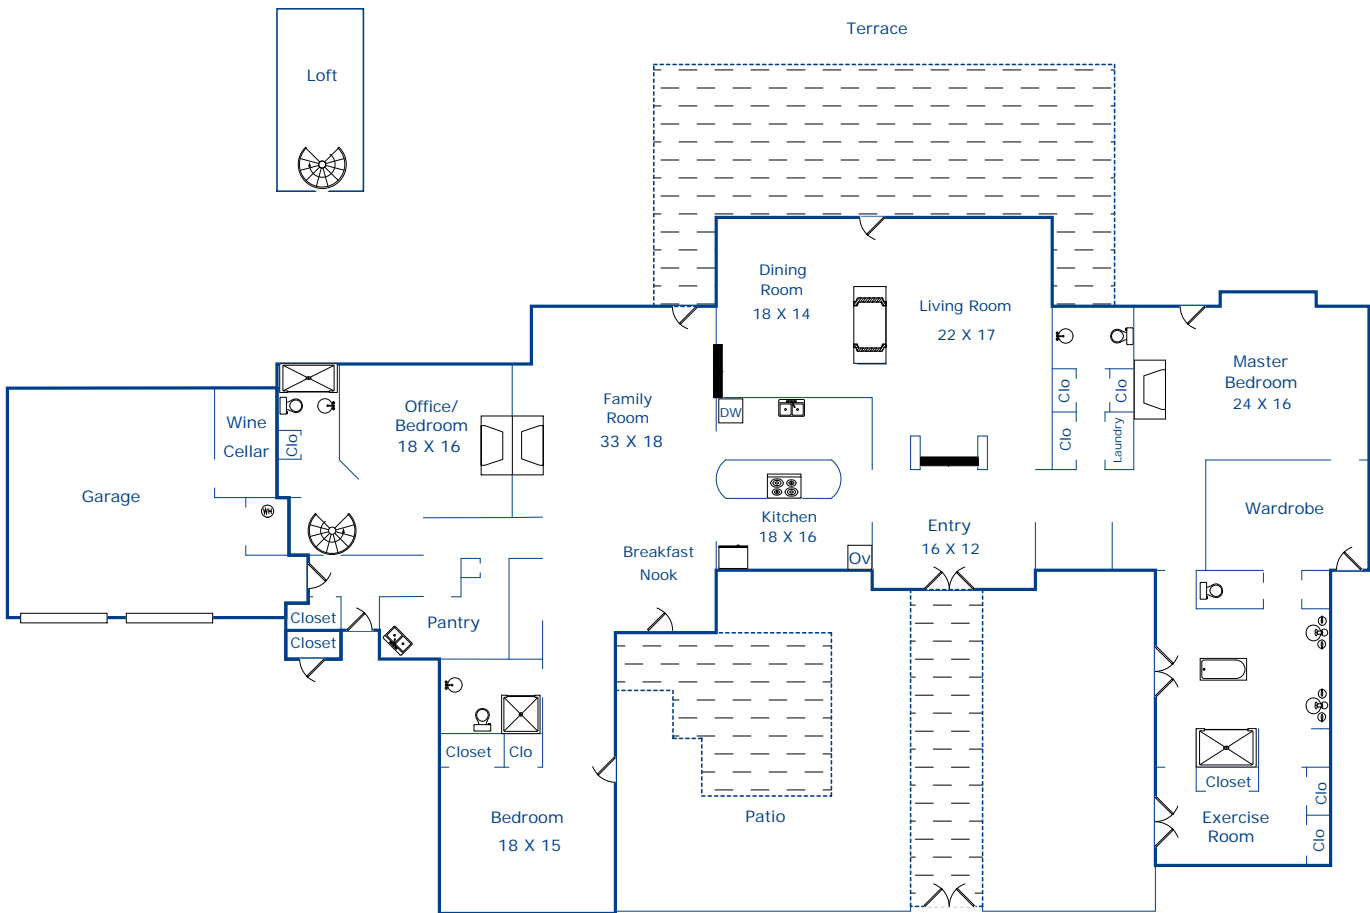

1342 Arena Avenue  
Pacific Grove, CA 93950

Main Living Area - 4725sf

Loft - 171sf

Garage - 697sf

Patio - 298sf

Terrace - 886sf