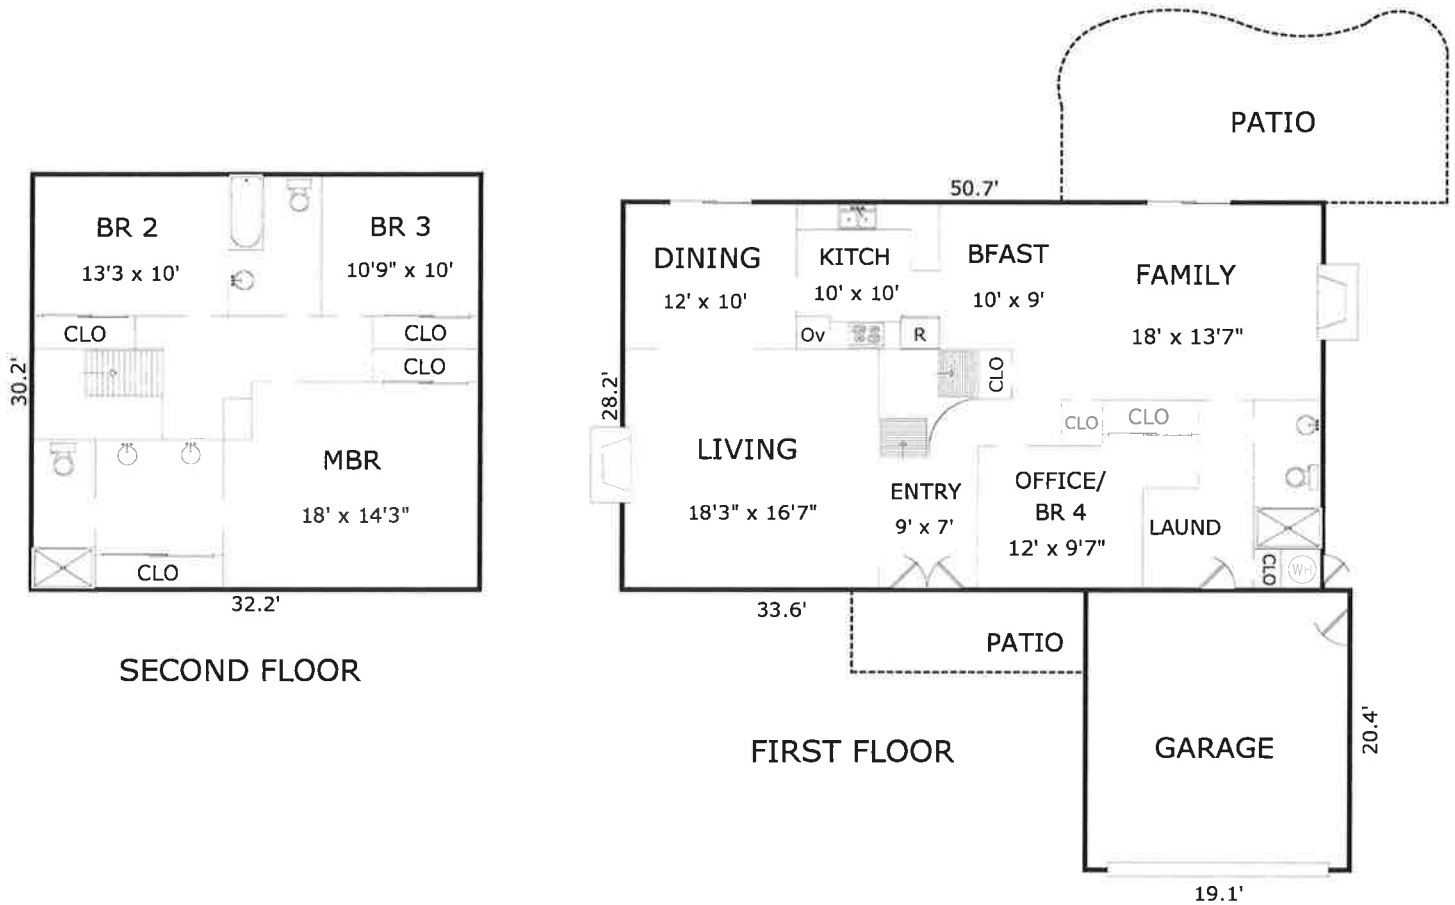

14 CARIBOU COURT, MONTEREY, CA 93940

AREA CALCULATIONS

First Floor:	1,430sf
Second Floor:	911
Net Livable Area:	2,341sf

Garage:	390
Patio:	365
Patio:	102