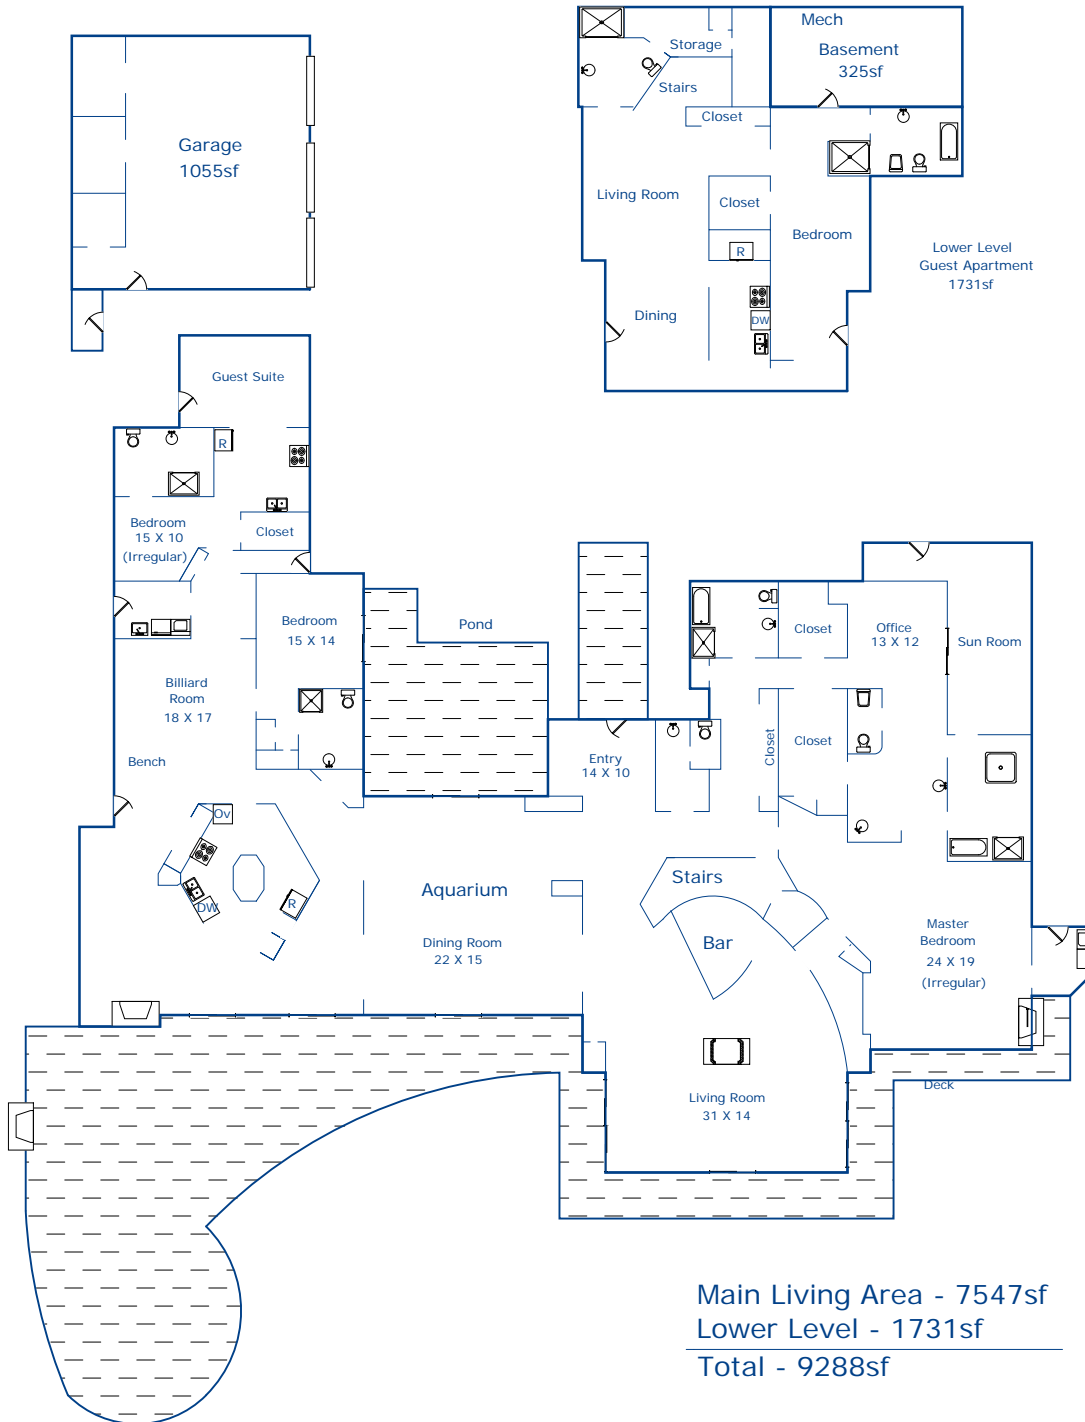

3325 17-Mile Drive  
Pebble Beach, CA 93953

Main Living Area - 7547sf  
Lower Level - 1731sf  
Total - 9288sf