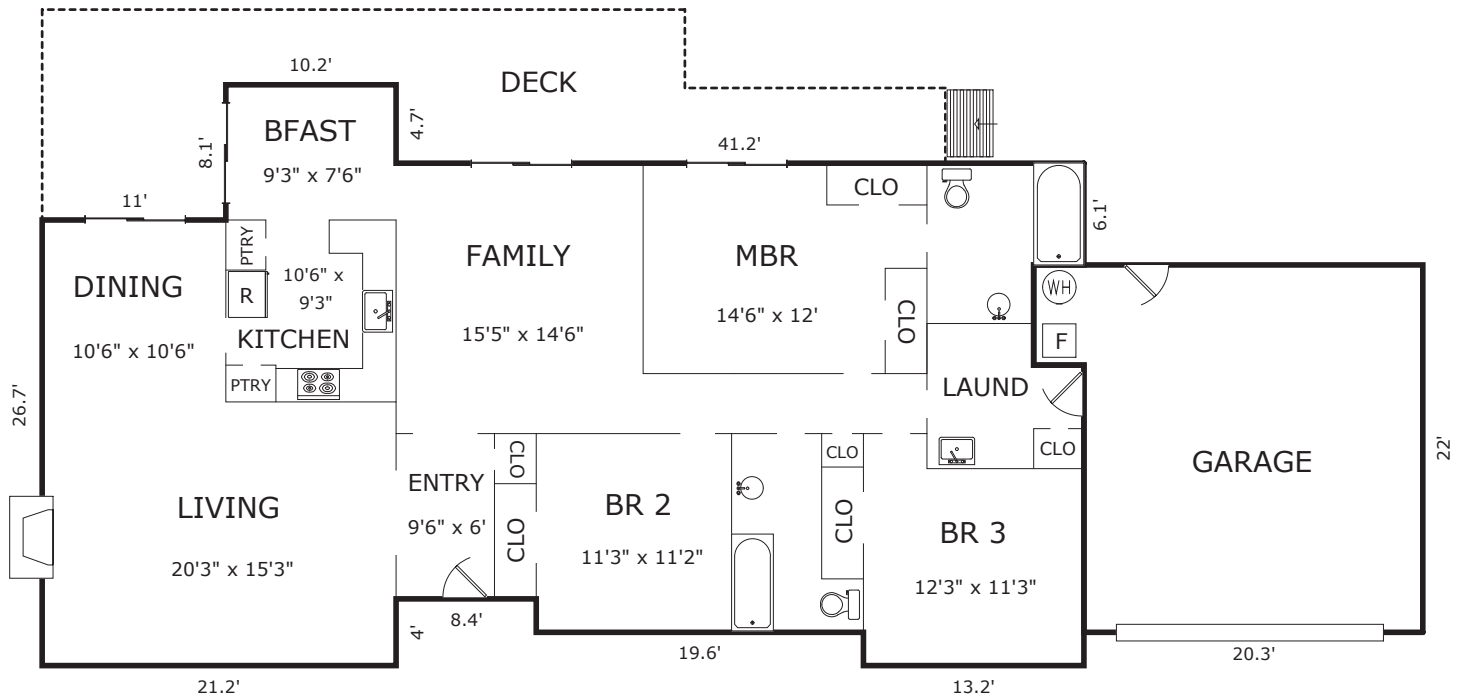

## AREA CALCULATIONS

First Floor:	1,798sf
Net Livable Area:	1,798sf

Garage:	465
Deck:	414