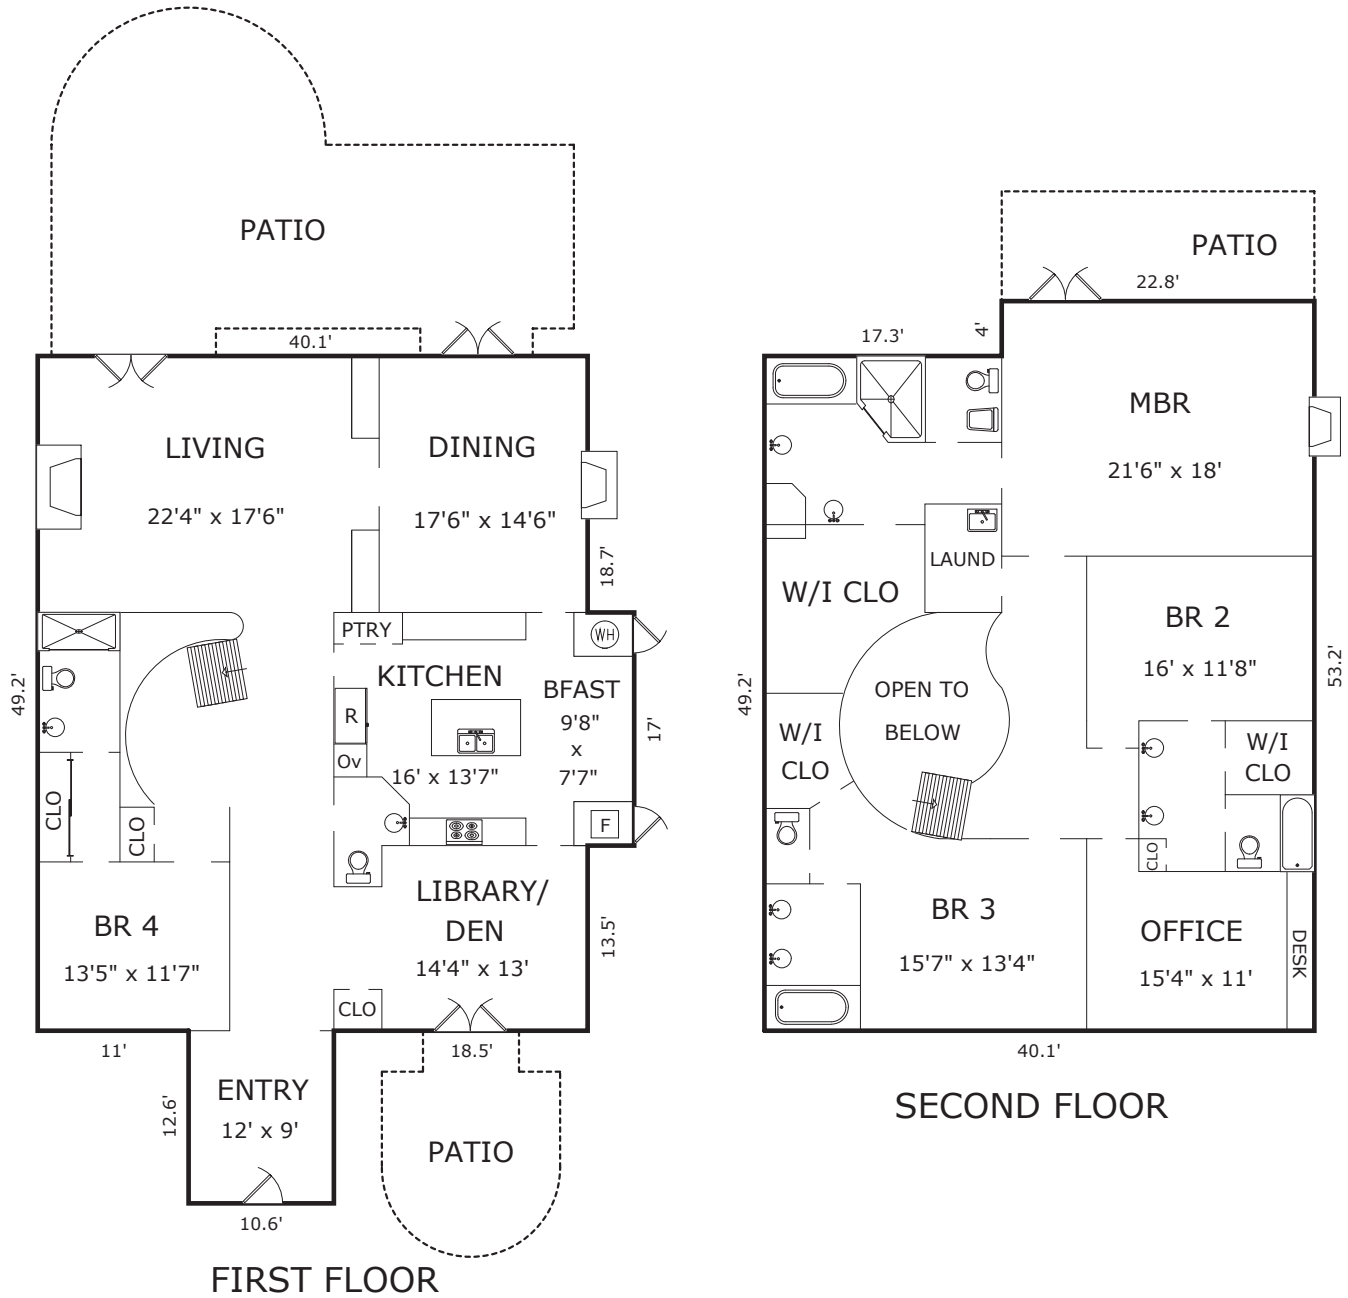

64 SPANISH BAY CIRCLE, PEBBLE BEACH, CA 93953

AREA CALCULATIONS

First Floor:	2,136sf
Second Floor:	1,915
Net Livable Area:	4,051sf

Garage (not shown):	657
Storage: 42	Patio: 708
Patio: 182	Patio: 178