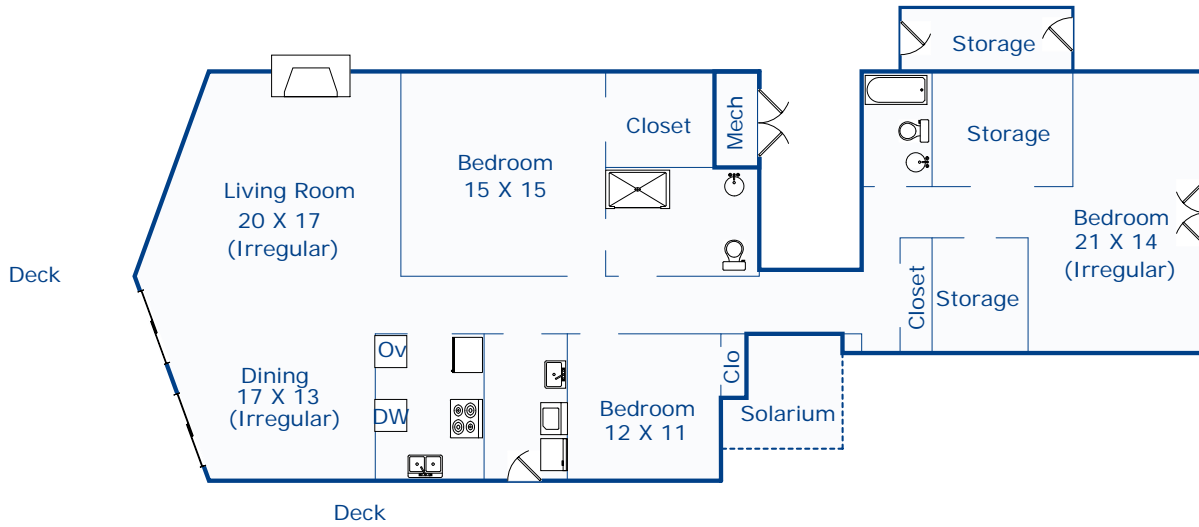

The Boardwalk House

Carmel, CA 93921

Main Living Area - 2053sf