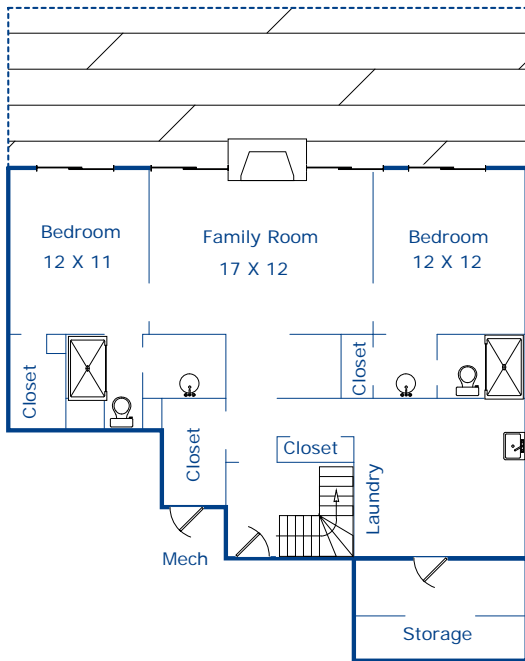

Monte Verde 5SW 4th Avenue
Carmel, CA 93921

Main Living Area - 1387sf
Lower Level - 1095sf
Total - 2482sf