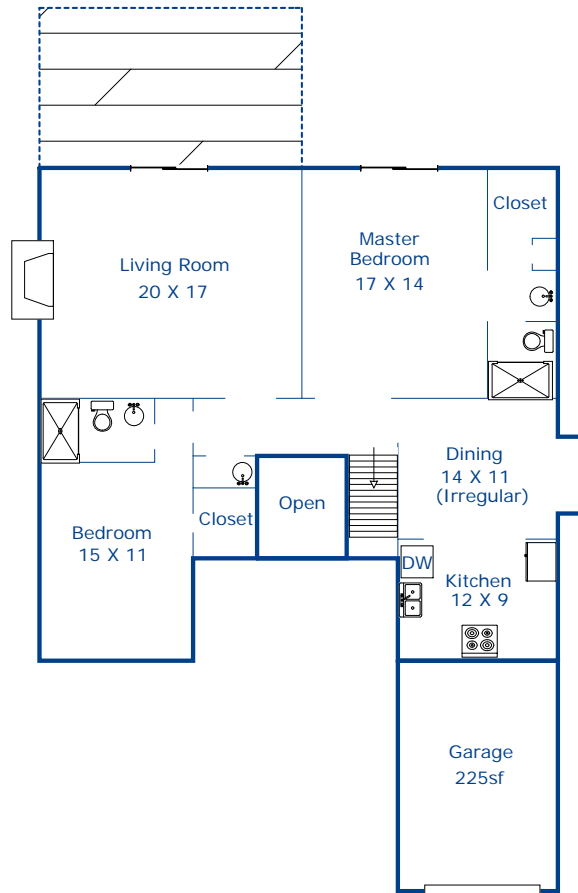

Monte Verde 5SW 4th Avenue
Carmel, CA 93921

Main Living Area - 1387sf
Lower Level - 1095sf
Total - 2482sf