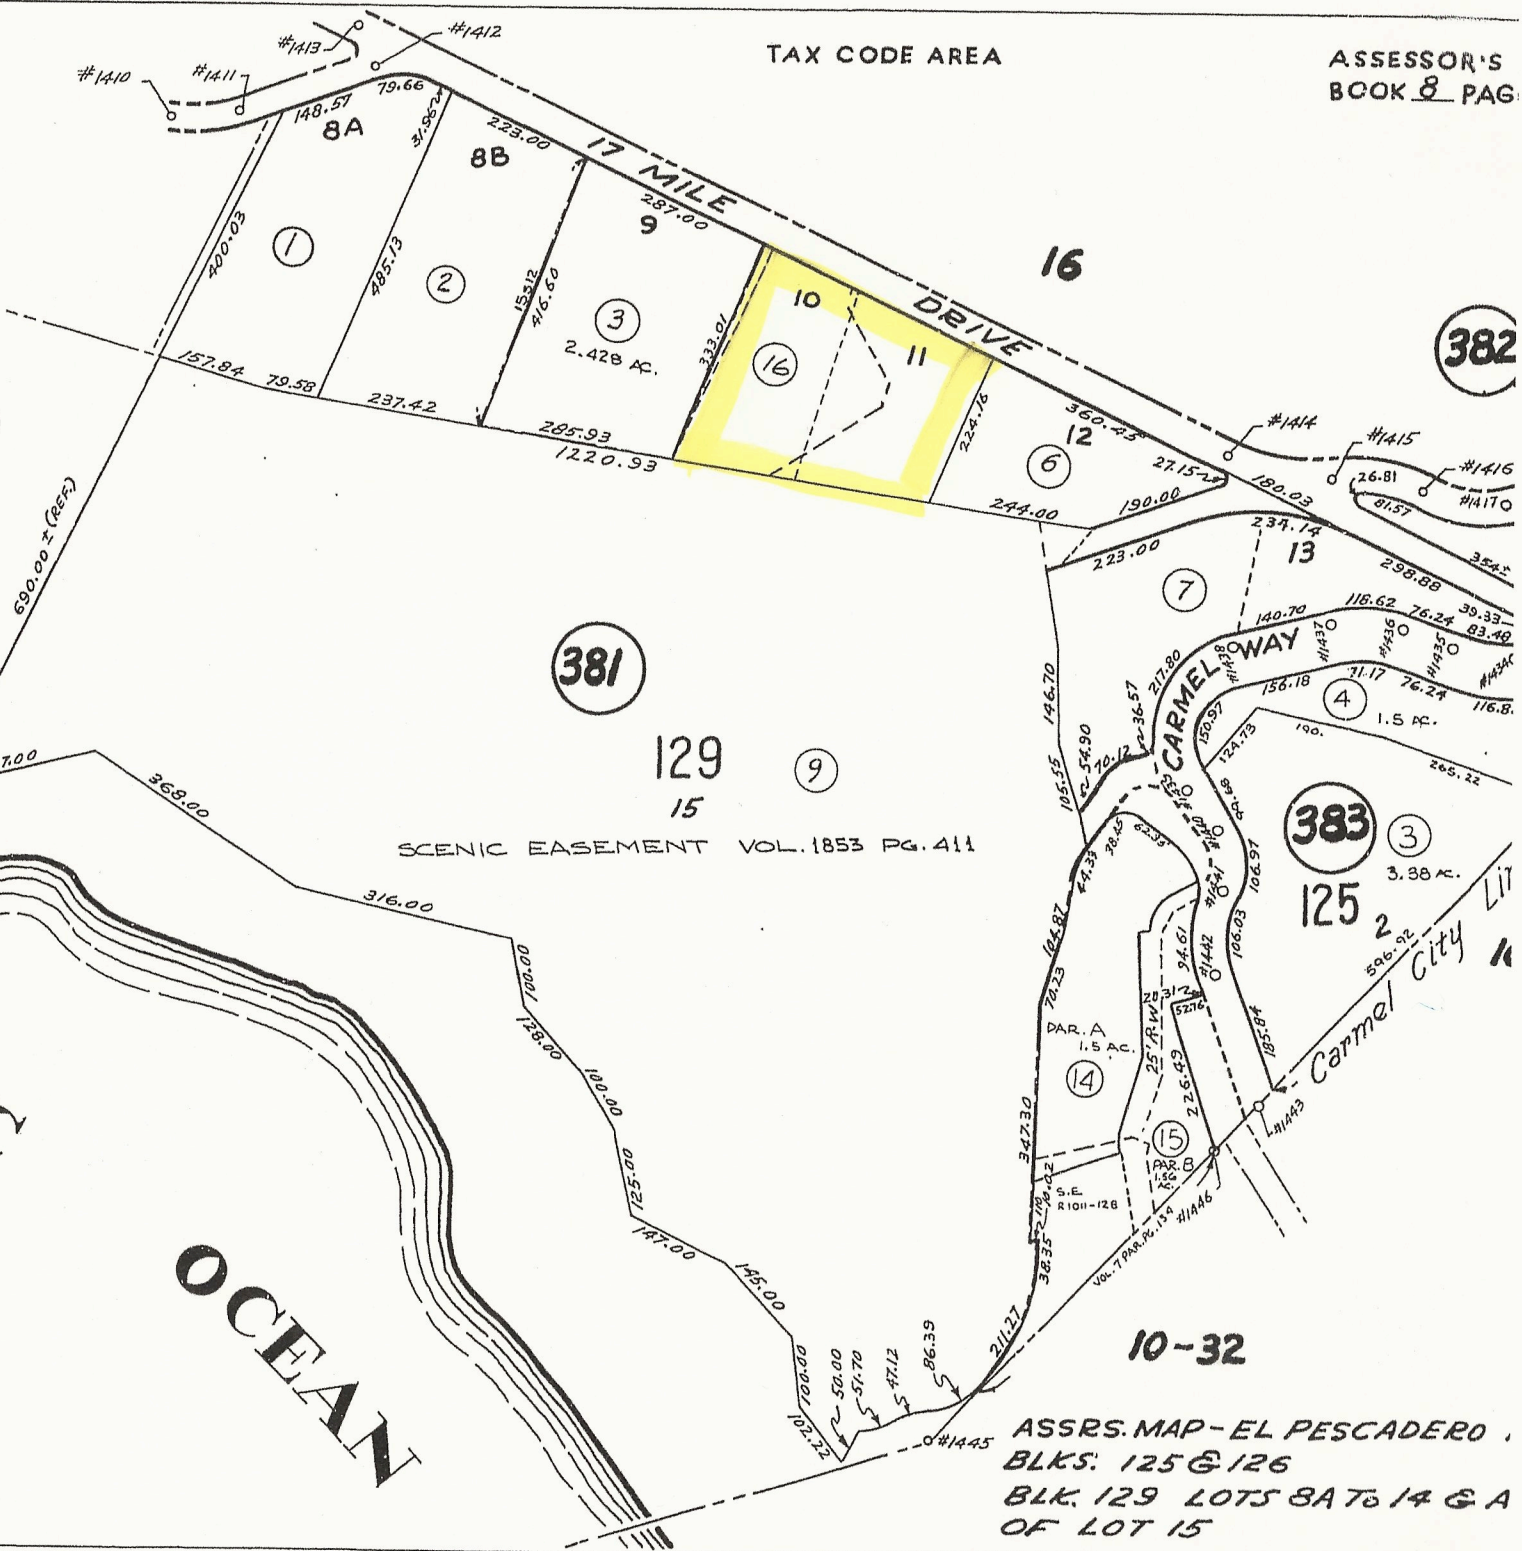

SCALE: 1 in. = 200 ft.

#1410 #1411 #1412 #1413

39

382

381

129

15

SCENIC EASEMENT VOL. 1853 PG. 411

383

125

3

10-32

ASSRS. MAP - EL PESCADERO
BLKS: 125 & 126
BLK. 129 LOTS 8A TO 14 & A
OF LOT 15

PACIFIC

OCEAN

Carmel City Lit