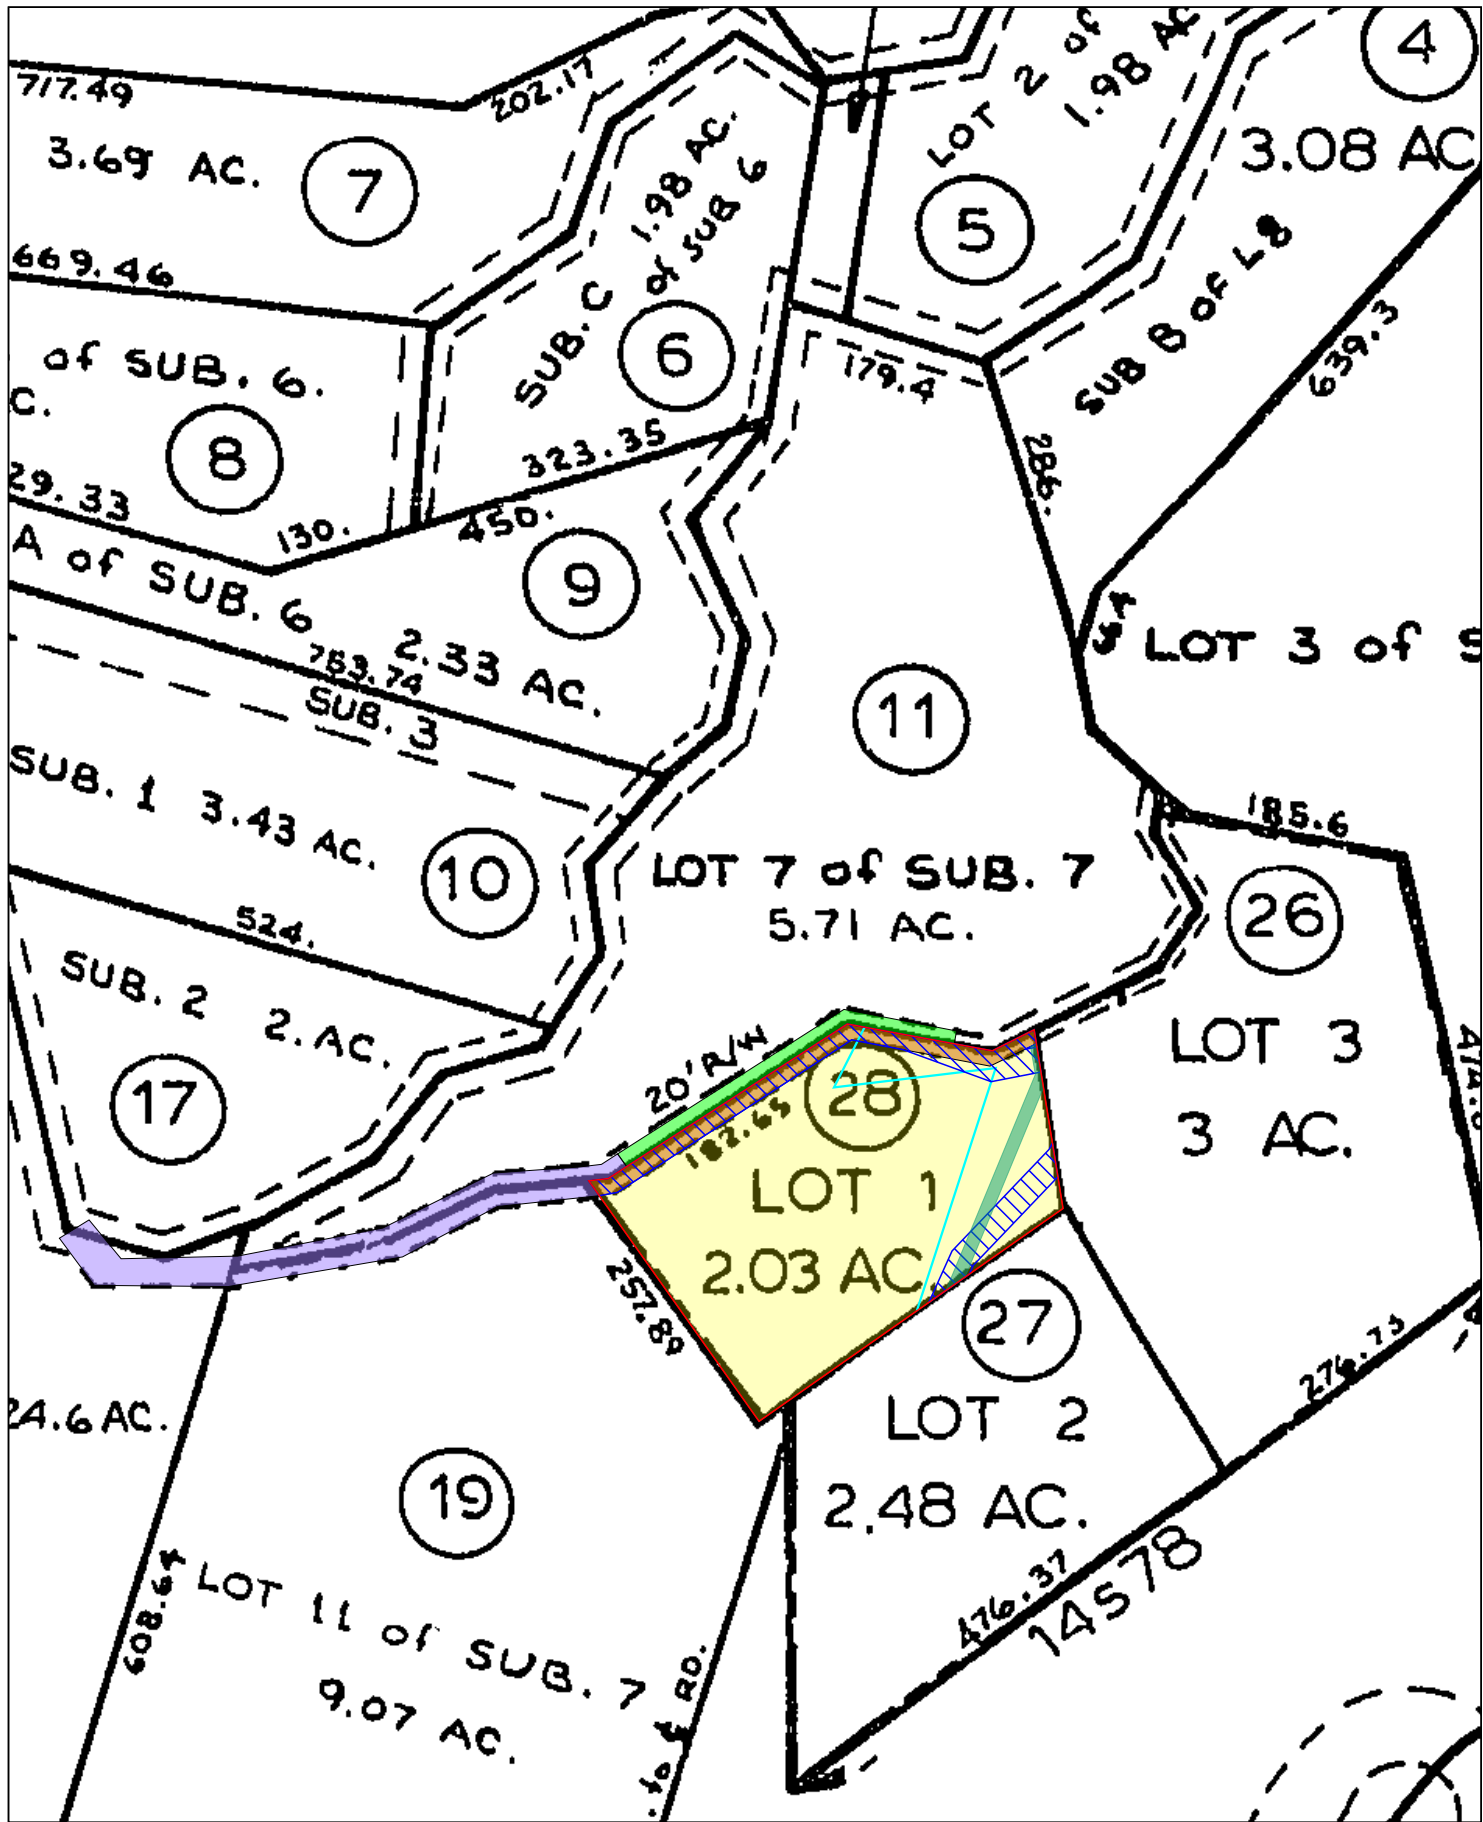

Scale 1 inch = 165 Feet

**LEGEND**

- Parcel 1 (Fee, Property in Question)
- Parcel 2 (Easement)
- Parcel 3 (Easement)
- Item No. 8 - Easement rights of the public  
Affects as shown on said Map
- Item No. 10 - (Line Easement) for Gas and Pole Line  
01/09/1986, Book 1917, Page 259, of Official Records  
Affects as described therein
- Item No. 11 - (Line Easement) for Gas and Pole Line  
01/09/1986, Book 1917, Page 262, of Official Records  
Affects as described therein
- Item No. 14 - Easement for Road  
12/15/1986, Book 2037, Page 75, of Official Records  
Affects as described therein
- Item No. 15 - Easement for Road  
As shown on Record of Survey Map Book 14, Page 78  
06/02/1987, Book 2105, Page 272, of Official Records  
Affects as described therein
- Item No. 16 - Easement for Gas and Electric  
02/28/1986, Book 14, Page 78, of Record of Survey  
Affects as shown on said Map.

**Old Republic Title Company**  
 126 Clock Tower Place, Suite 100  
 Carmel, CA 93923  
 (831) 625-3880 FAX (831) 625-5609

*"Notice: This is neither a plat nor a survey. It is furnished merely as a convenience to aid you in locating the land indicated hereon with reference to streets and other land. No liability is assumed by reason of any reliance hereon."*

*NOTE: Easements depicted hereon are provided as a courtesy only and no representation is made as to the accuracy or completeness thereof. The Company assumes no liability for any loss occurring by reason of reliance thereon. It is recommended that a survey be obtained from a licensed professional to determine actual locations.*

Title Order No. 0723007389-MS, Preliminary Report Dated as of June 15, 2010	Drawing Date: 07/13/2010	
Reference :	Data :	
Property: 51422 Partington Ridge Road, Big Sur, CA 93920	Assessor's Parcel Nos. : 420-221-028	
Plat Showing the Lot "1", as shown and designated on that certain Survey Map filed February 28, 1986 in Volume 14 of Surveys, at Page 78, Monterey County Records.		Sheet 1 of 1
		Archive #