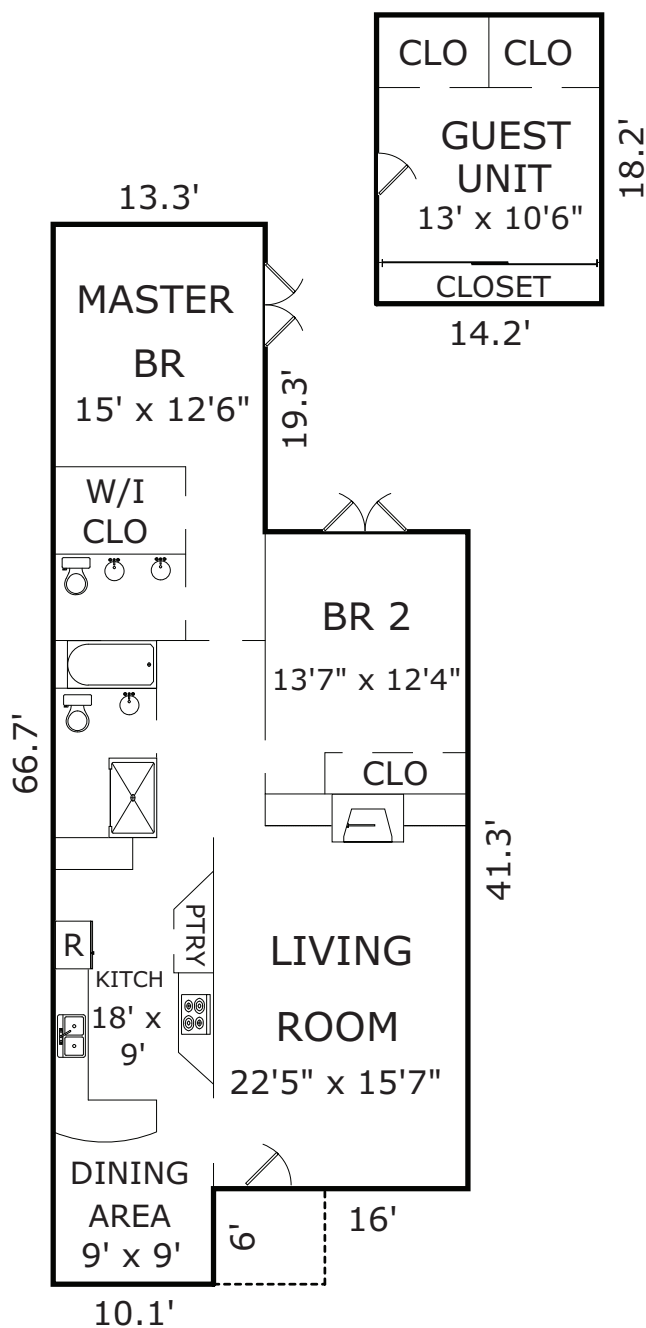

TORRES 4NE of THIRD, CARMEL, CA 93921

AREA CALCULATIONS

Main Living Area:	1,396sf
Guest Unit:	257
Net Livable Area:	1,653sf