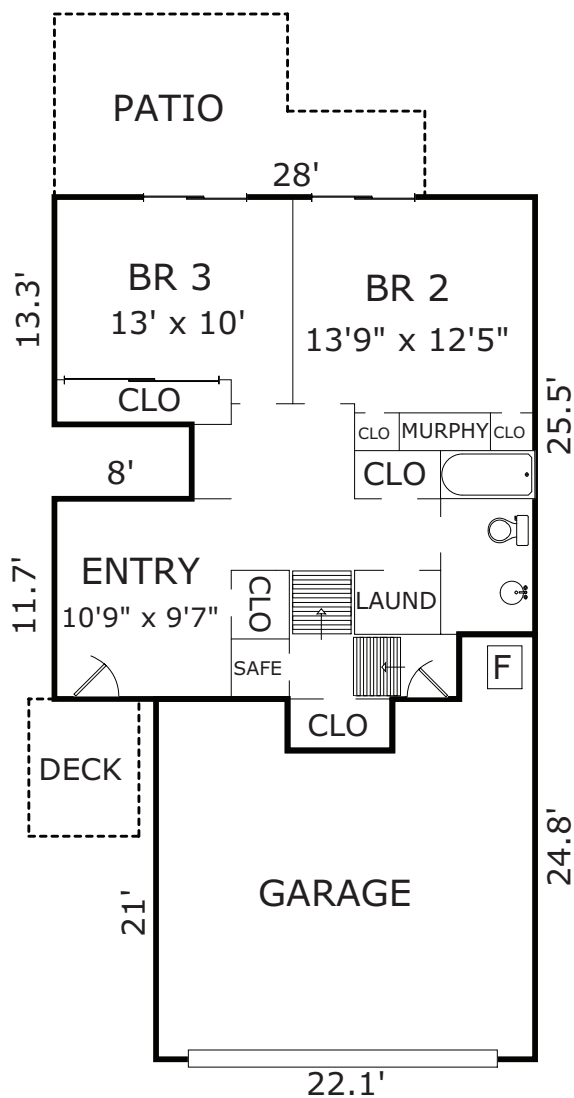

SANTA FE 4SE of FOURTH, CARMEL, CA 93921

GROUND FLOOR

MAIN LIVING AREA

AREA CALCULATIONS

Main Living Area:	1,226sf
Ground Floor:	786
Net Livable Area:	1,903sf
Garage:	462
Patio:	185
Deck:	133
Deck:	51