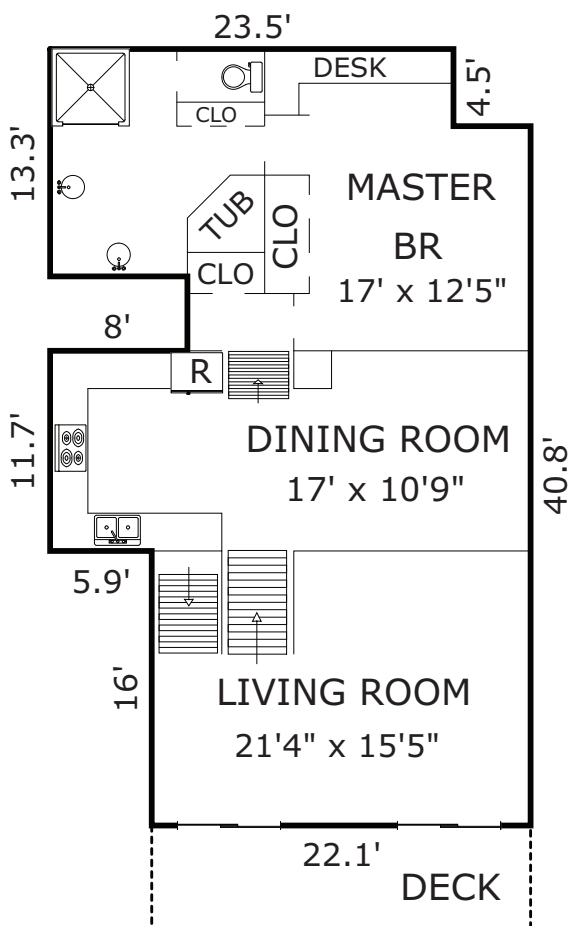

SANTA FE 4SE of FOURTH, CARMEL, CA 93921

GROUND FLOOR

MAIN LIVING AREA

AREA CALCULATIONS

Main Living Area:	1,226sf
Ground Floor:	786
Net Livable Area:	1,903sf
Garage:	462
Patio:	185
Deck:	133
Deck:	51