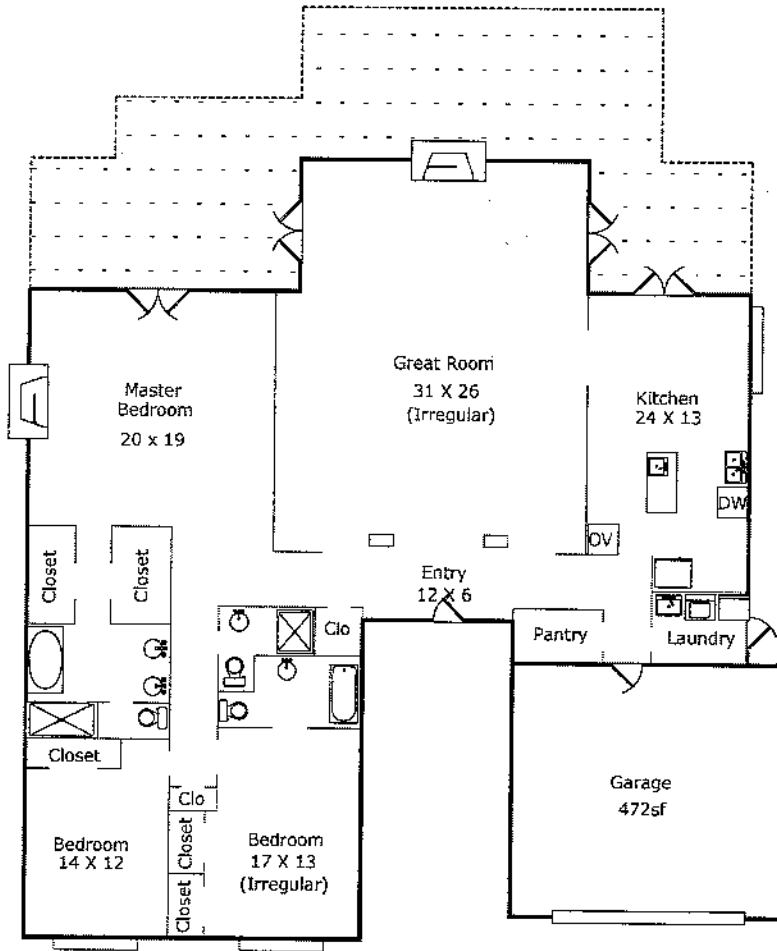

1021 OCEAN ROAD
PEBBLE BEACH, CA

Main Living Area - 2694sf

Comments: