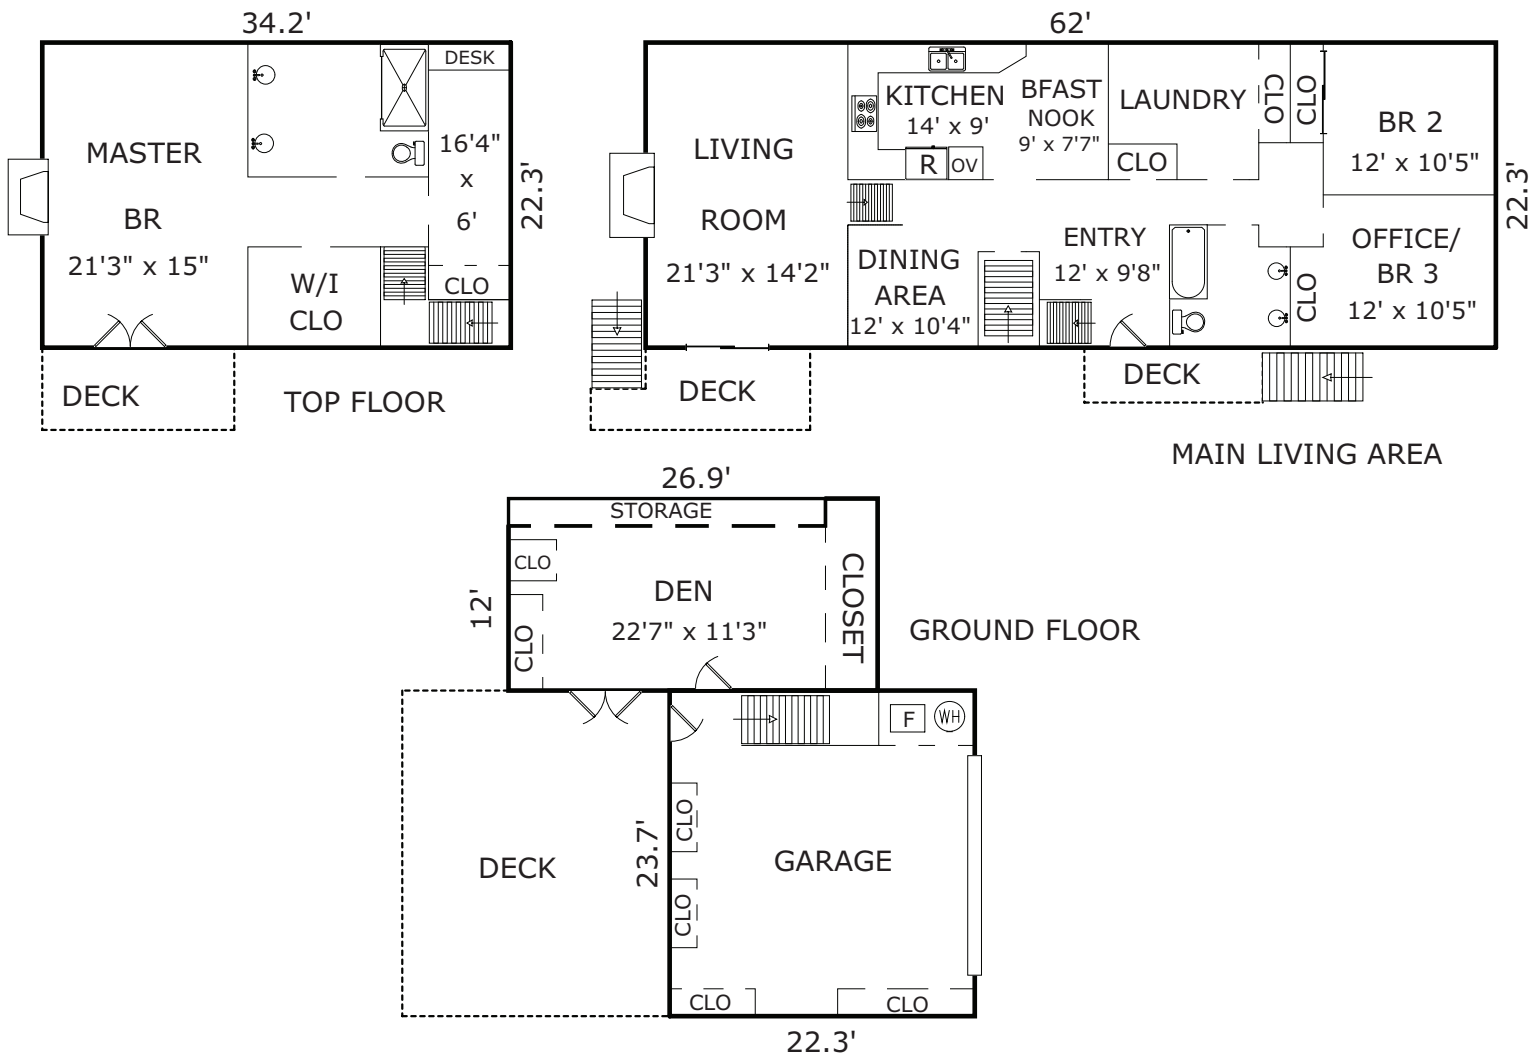

333 EL CAMINITO ROAD, CARMEL VALLEY, CA 93924

AREA CALCULATIONS

Main Living Area:	1,380sf
Top Floor:	713
Ground Floor:	331
Net Livable Area:	2,424sf
Garage:	528
Deck:	463
Deck:	84
Deck:	84
Deck:	52
Storage:	46