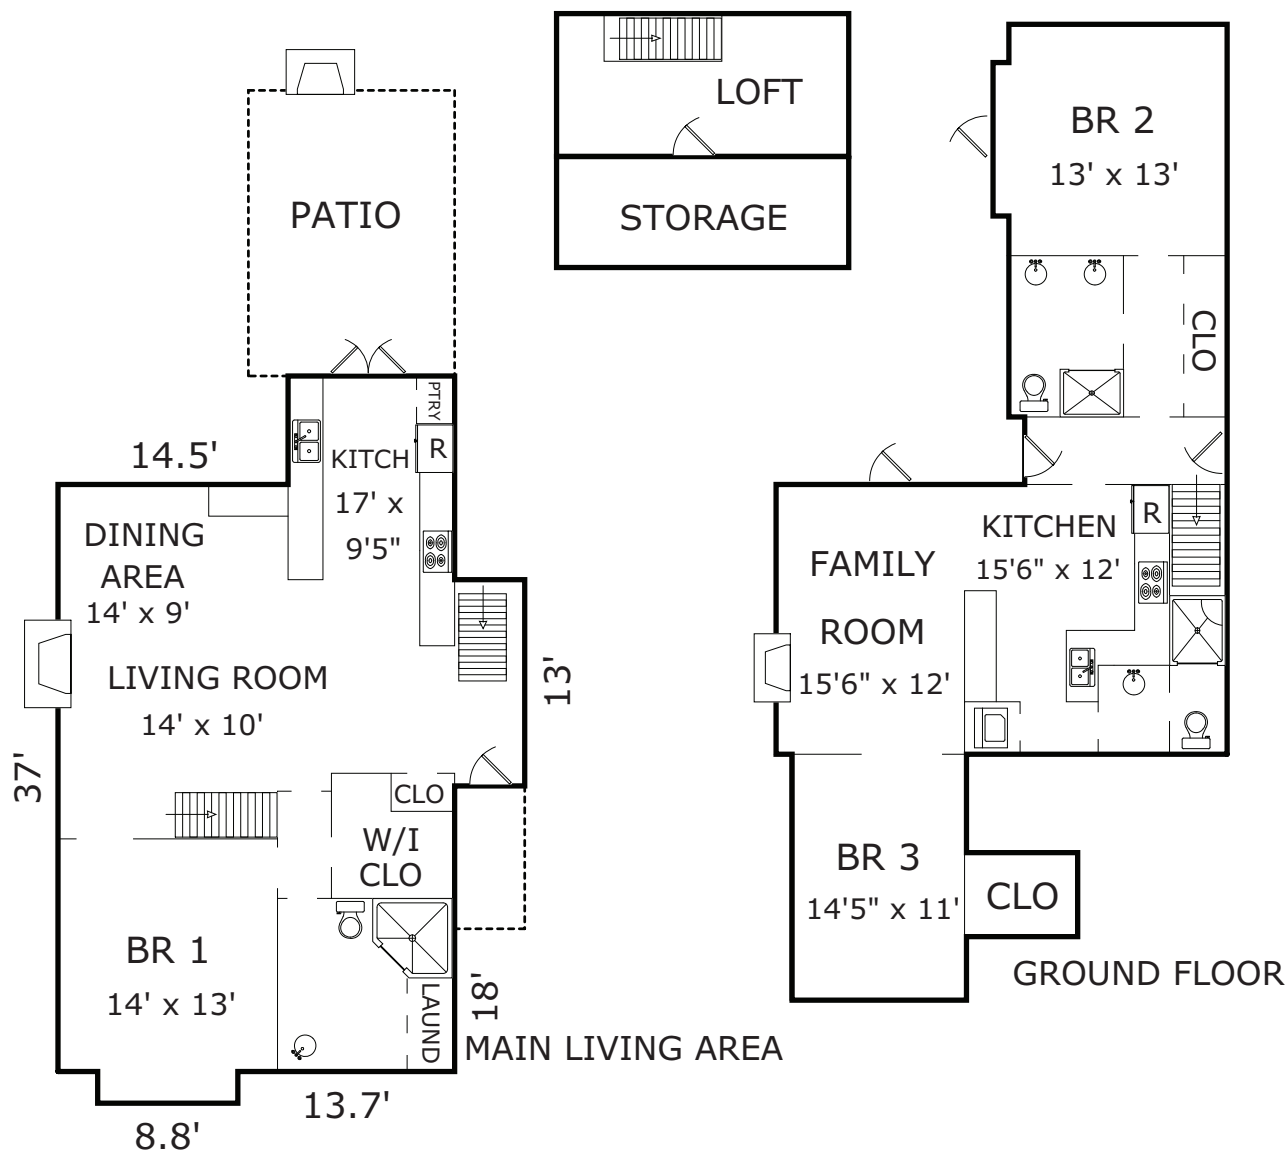

CASANOVA 5SW of 8th, CARMEL, CA 93921

AREA CALCULATIONS

Main Living Area:	1,072sf
Ground Floor:	1,095
Net Livable Area:	2,167sf

Loft:	145
Storage:	129
Patio:	234