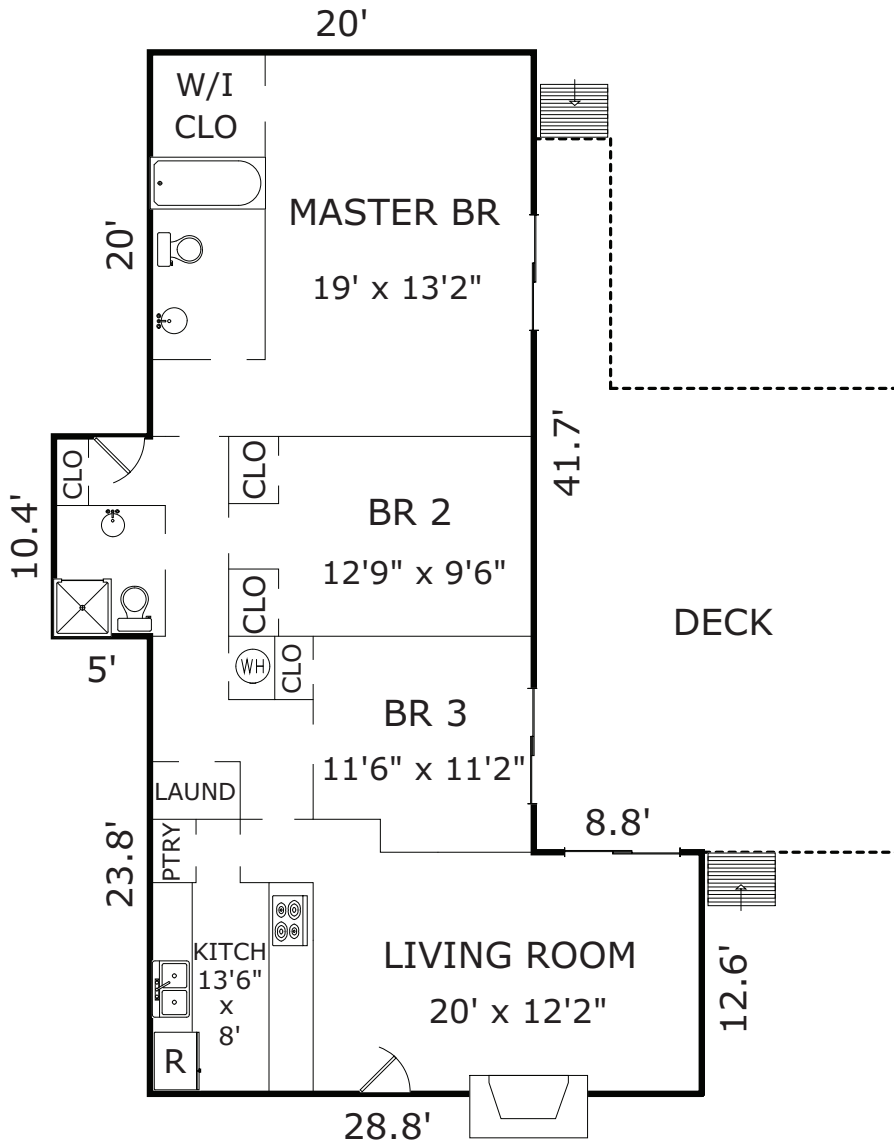

26175 VALLEY VIEW AVENUE, CARMEL, CA 93923

AREA CALCULATIONS

First Floor: 1,247sf
 Net Livable Area: 1,247sf

Deck: 515