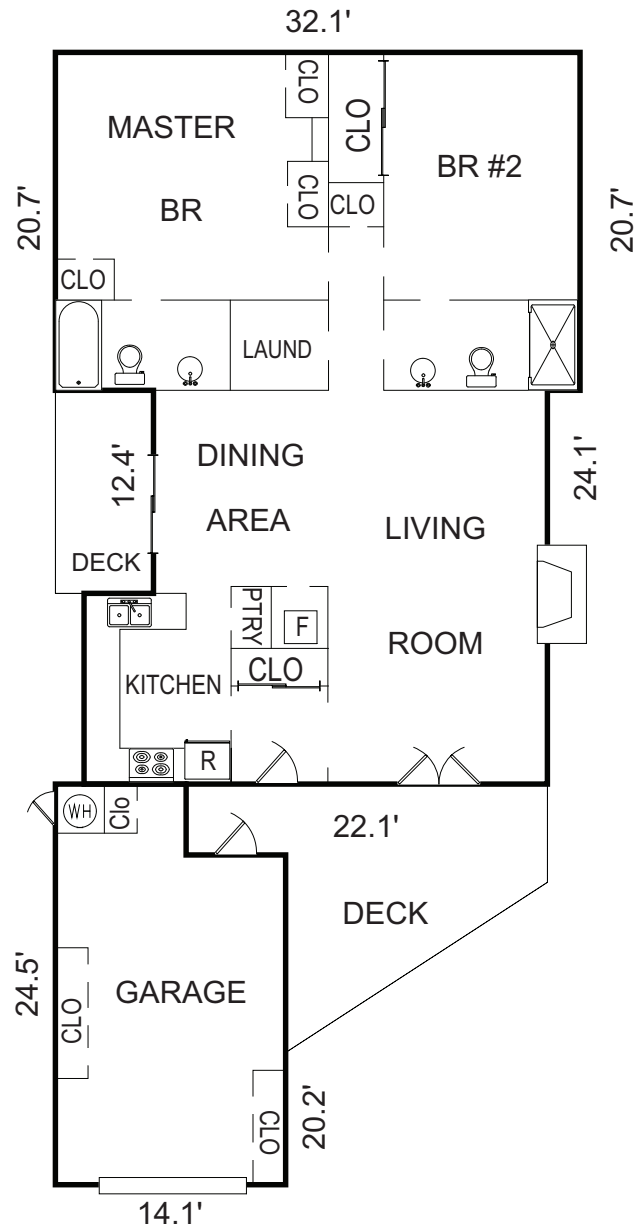

SAN CARLOS 3NE of 11th, CARMEL, CA 93921

ROOM DIMENSIONS

Kitchen:	11'	x	9'
Dining Area:	12'	x	11'
Living Room:	24'	x	13'
Master BR:	14'6"	x	14'2"
Bedroom #2:	14'6"	x	11'8"

AREA CALCULATIONS

First Floor:	1,293sf
Net Livable Area:	1,293sf
Garage:	319
Deck:	206
Deck:	75