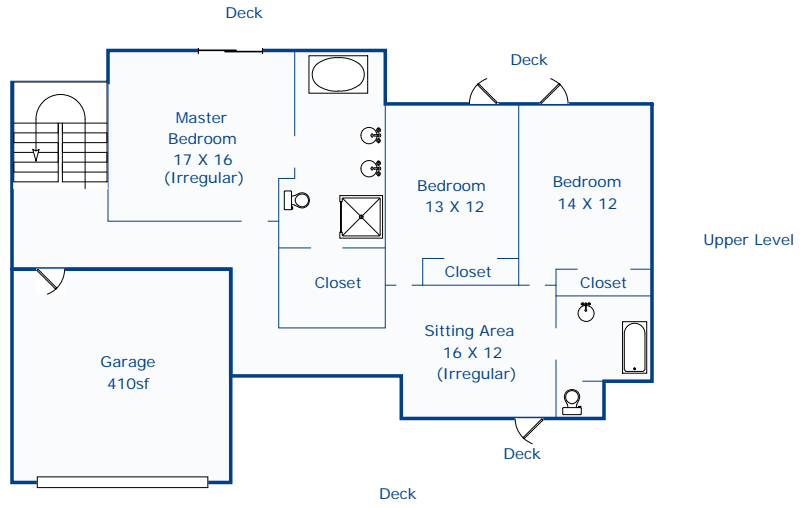

28 SIERRA VISTA MONTEREY, CA

Main Living Area - 1883sf
Upper Level - 1551sf
Total - 3434sf