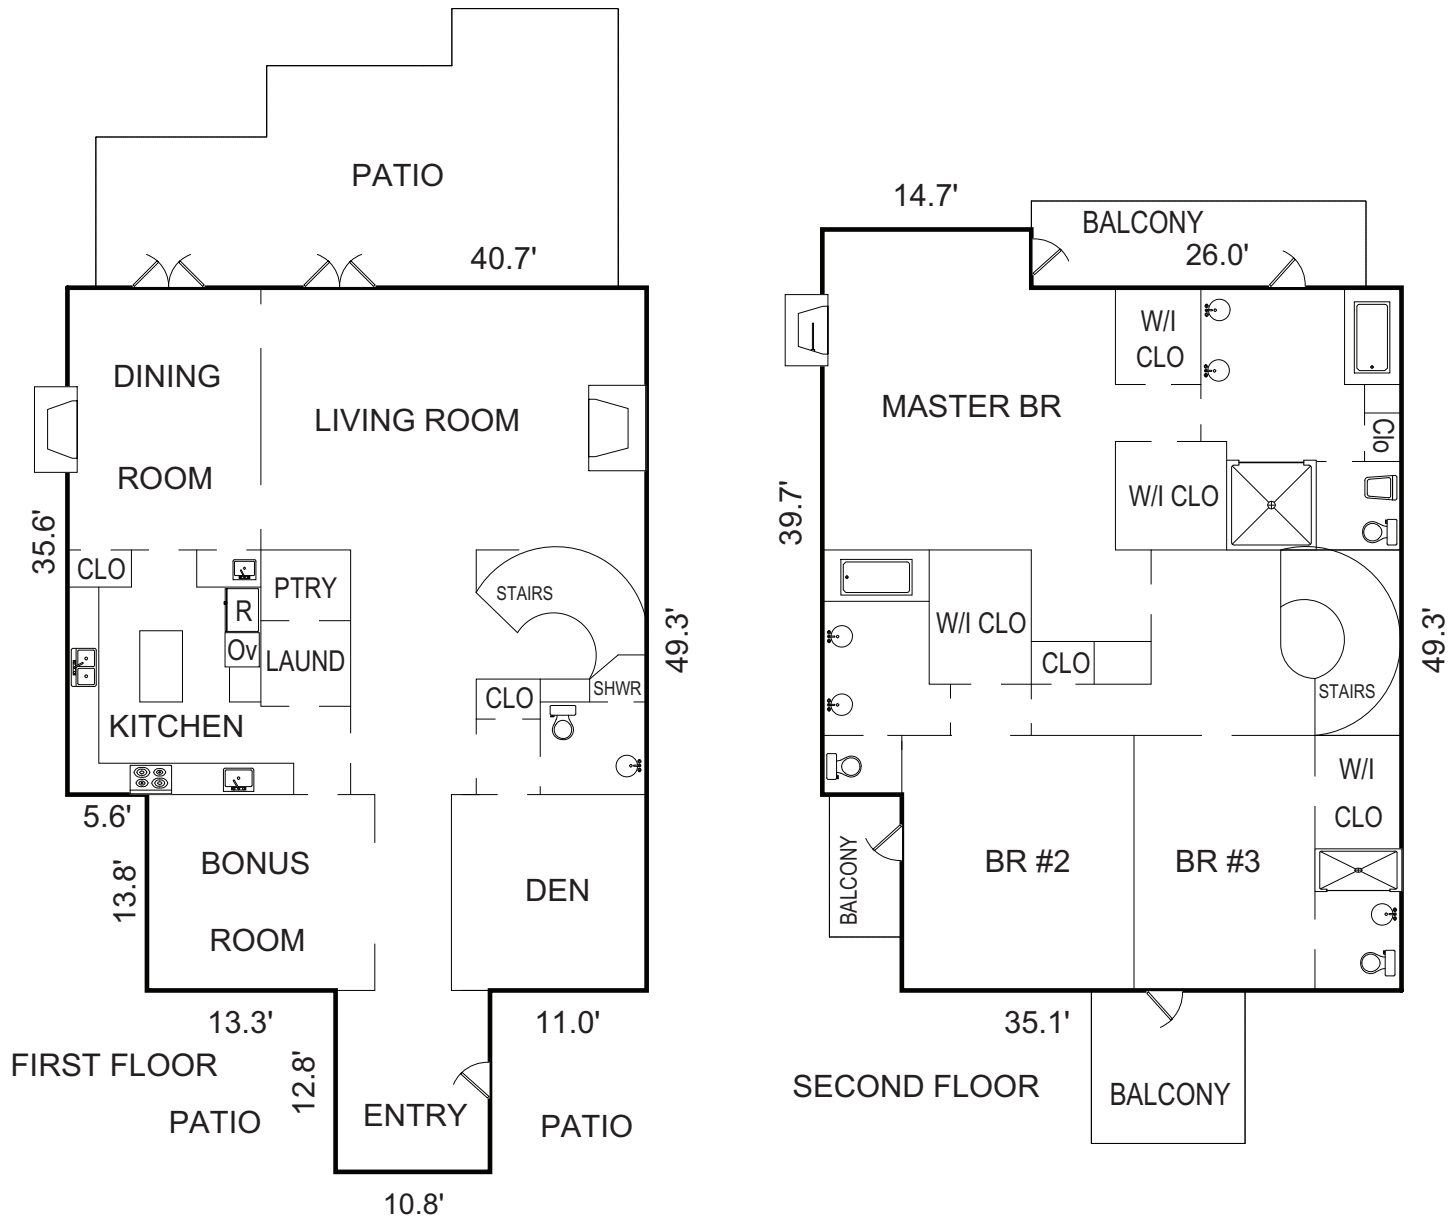

## 65 SPANISH BAY CIRCLE, PEBBLE BEACH, CA 93953

## ROOM DIMENSIONS

Entry:	11'9" x 9'3"
Kitchen:	13'5" x 12'9"
Dining Room:	18' x 12'9"
Living Room:	24'4" x 18'
Bonus Room:	14'6" x 12'9"
Den:	12'9" x 12'
Master BR:	22' x 21'
Bedroom #2:	17' x 15'6"
Bedroom #3:	17' x 12'

## AREA CALCULATIONS

First Floor:	2,068sf
Second Floor:	1,889sf
<b>Net Livable Area:</b>	<b>3,957sf</b>

Patio:	558
Balcony:	143
Balcony:	116
Balcony:	51