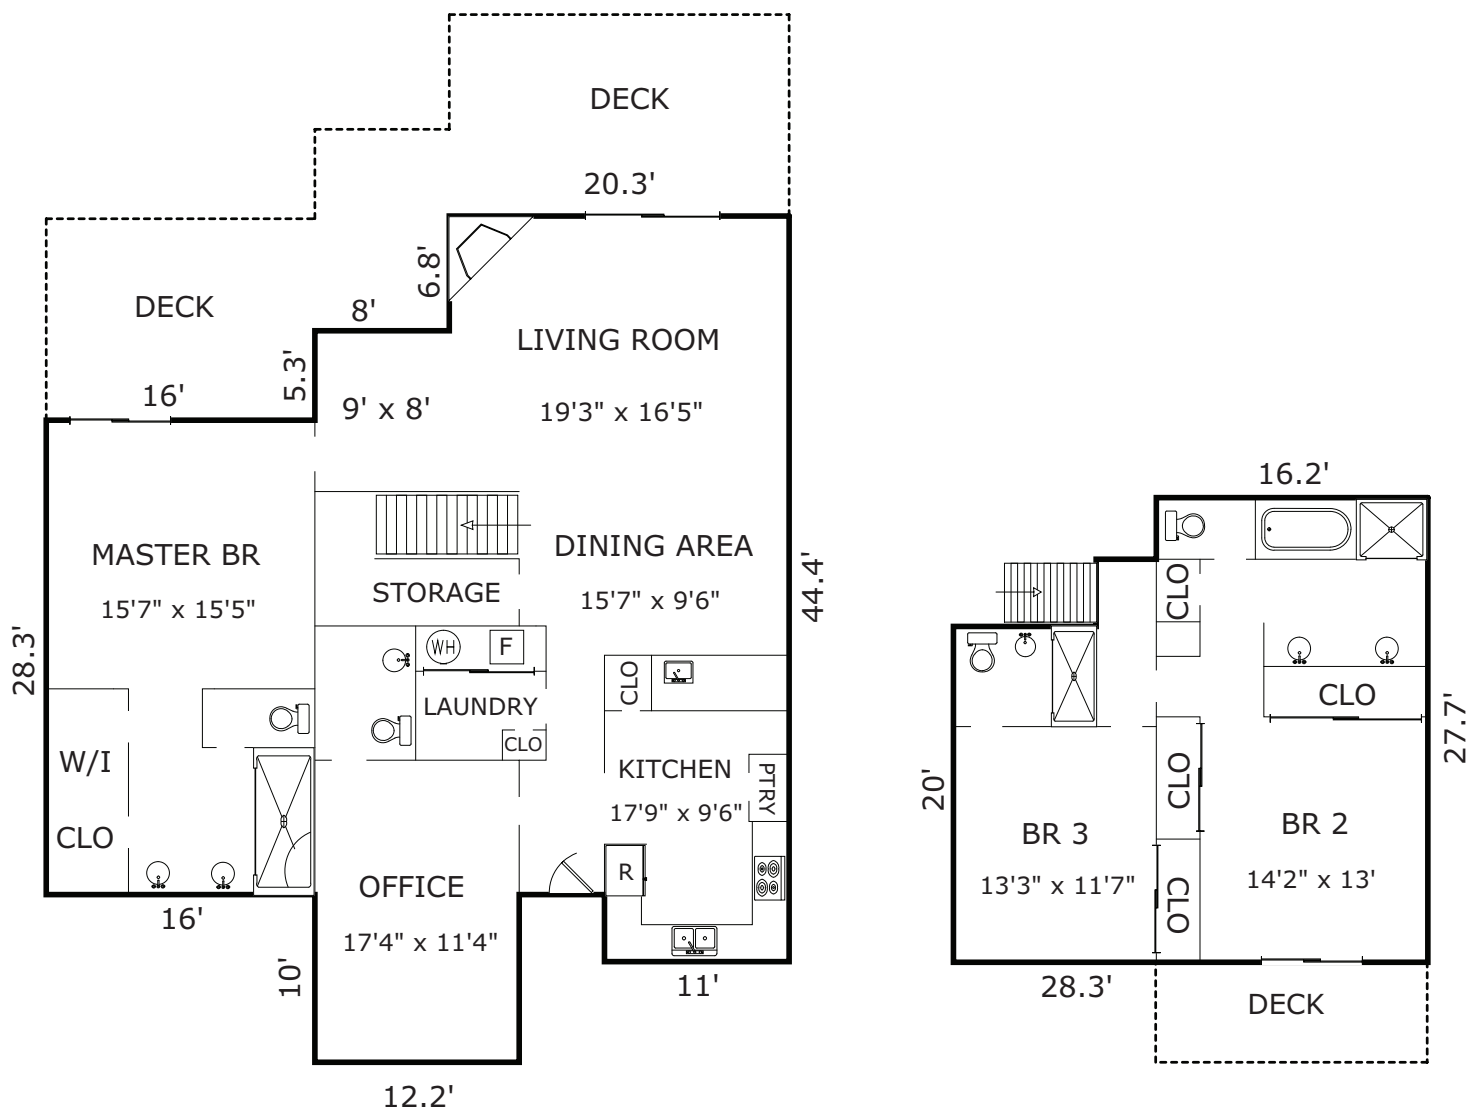

9568 OAK COURT, CARMEL, CA 93923

AREA CALCULATIONS

First Floor:	1,705sf
Second Floor:	703
Net Livable Area:	2,408sf
Garage (not shown):	482
Deck:	531
Deck:	97