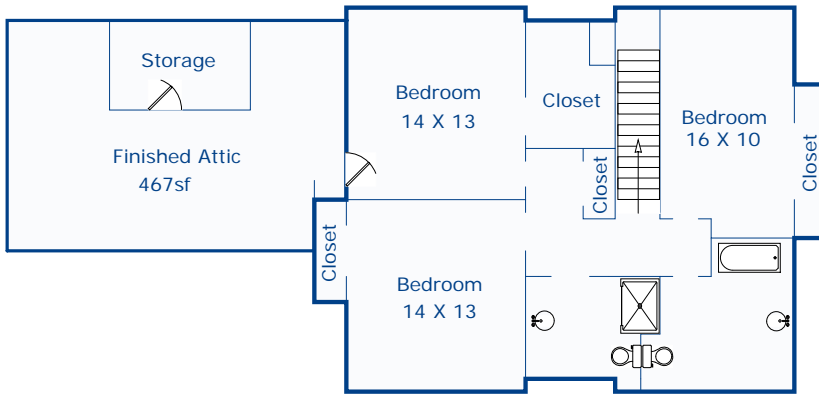

26387 ISABELLA AVENUE
CARMEL, CA

Upper Level

Brick Patio

Ground Level - 2002sf
Upper Level - 1086sf
Total - 3088sf