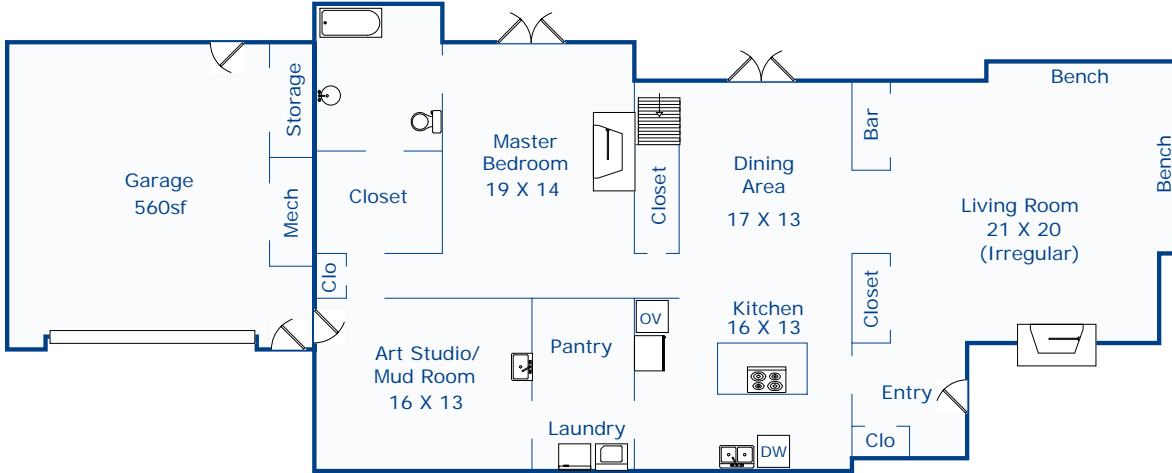

26387 ISABELLA AVENUE
CARMEL, CA

Upper Level

Brick Patio

Ground Level - 2002sf
Upper Level - 1086sf
Total - 3088sf