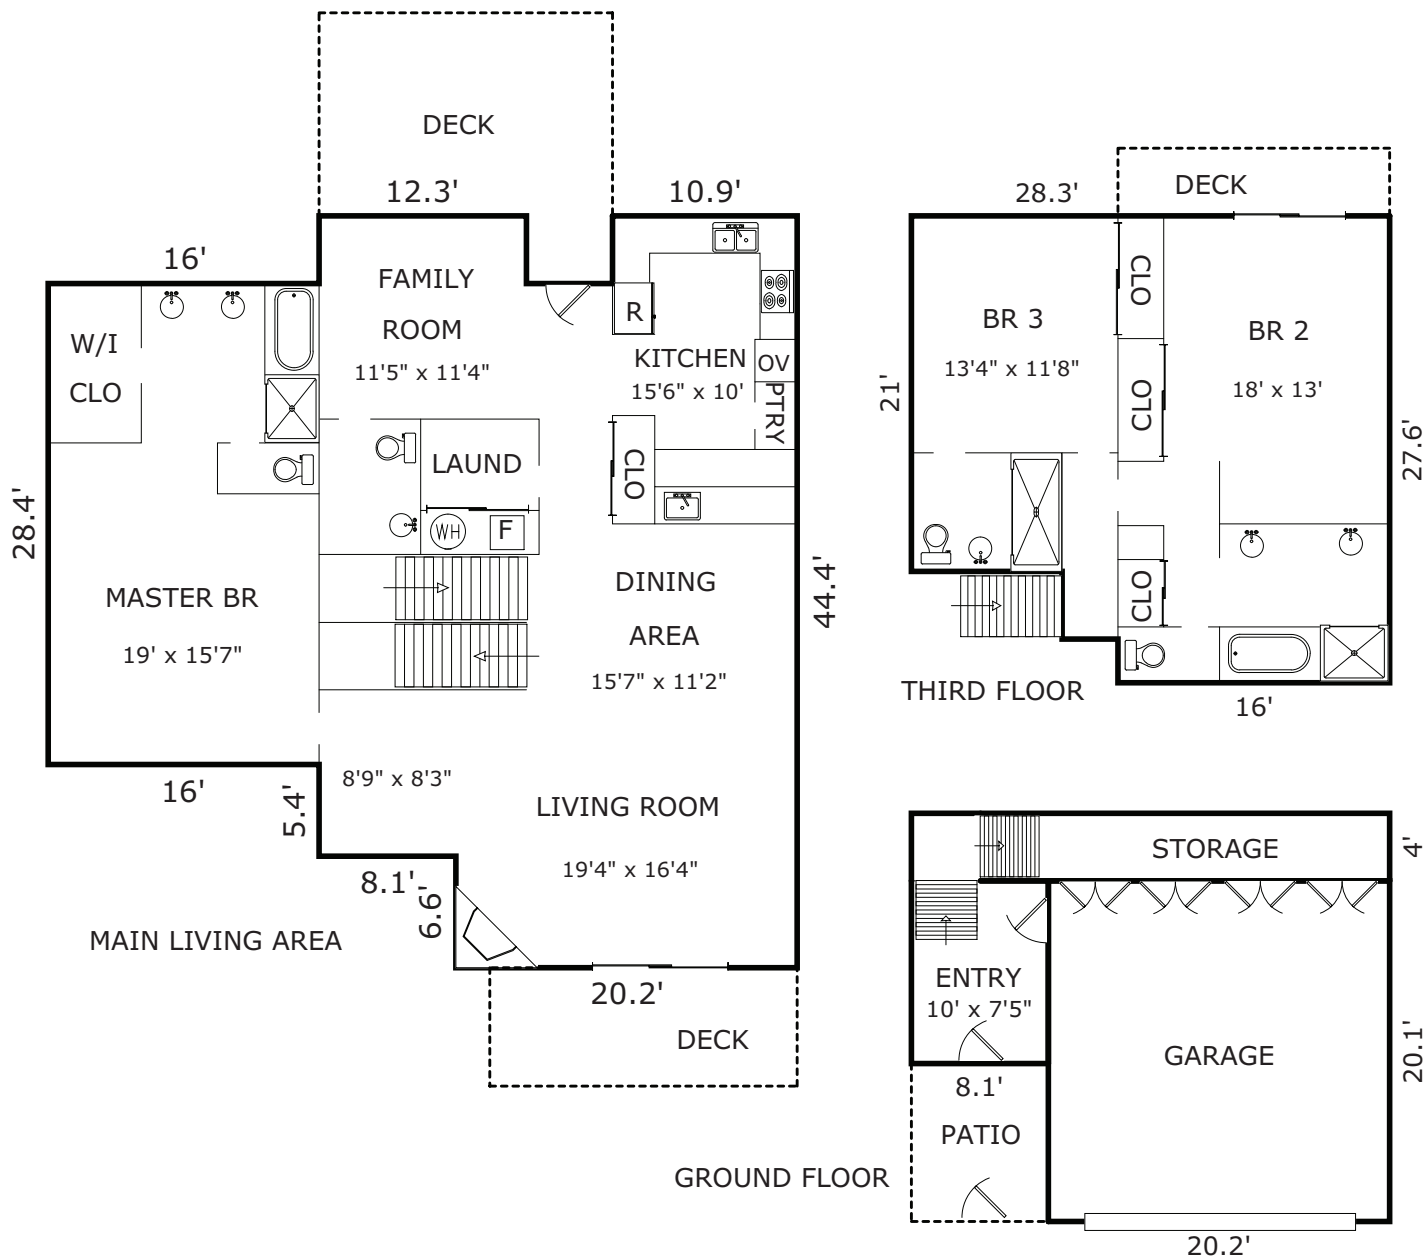

9670 WILLOW COURT, CARMEL, CA 93923

AREA CALCULATIONS

Ground Floor:	87sf
Main Living Area:	1,636
Second Floor:	712
Net Livable Area:	2,435sf

Garage:	406
Storage:	96
Patio:	75
Deck:	228
Deck:	127
Deck:	64