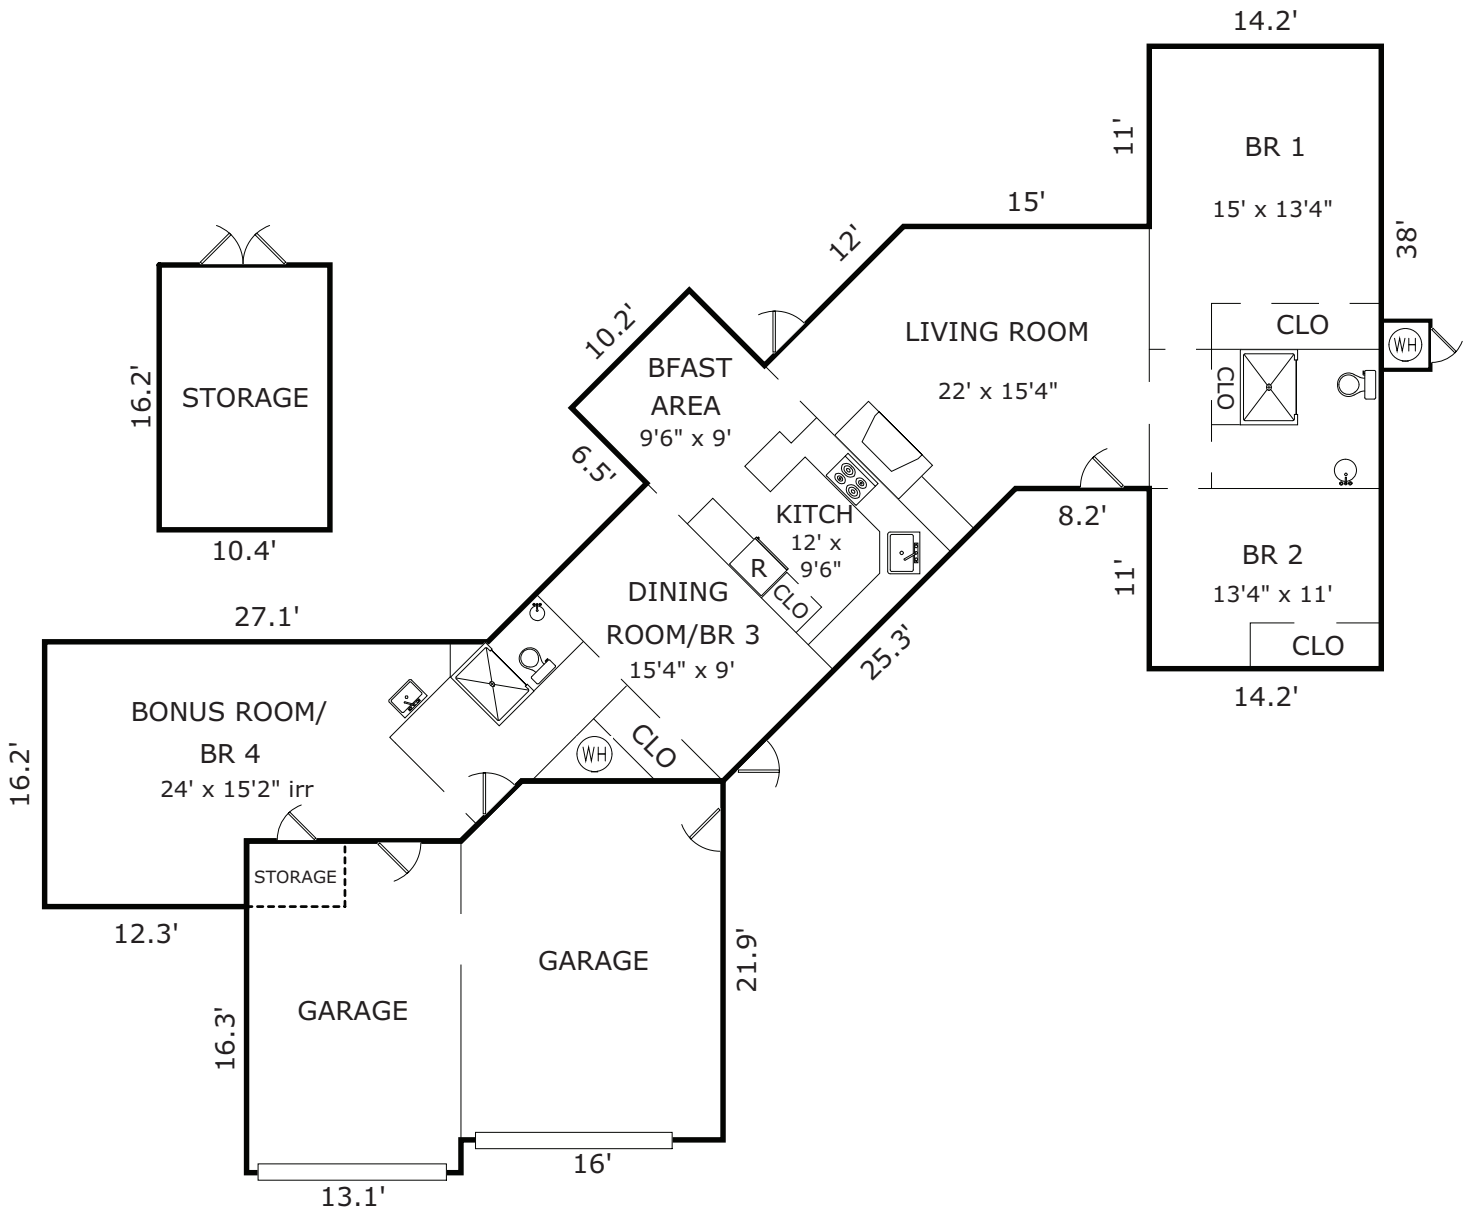

25876 N. MESA DRIVE, CARMEL, CA 93923

AREA CALCULATIONS

First Floor:	1,724sf
Net Livable Area:	1,724sf
Garage:	609
Storage:	168