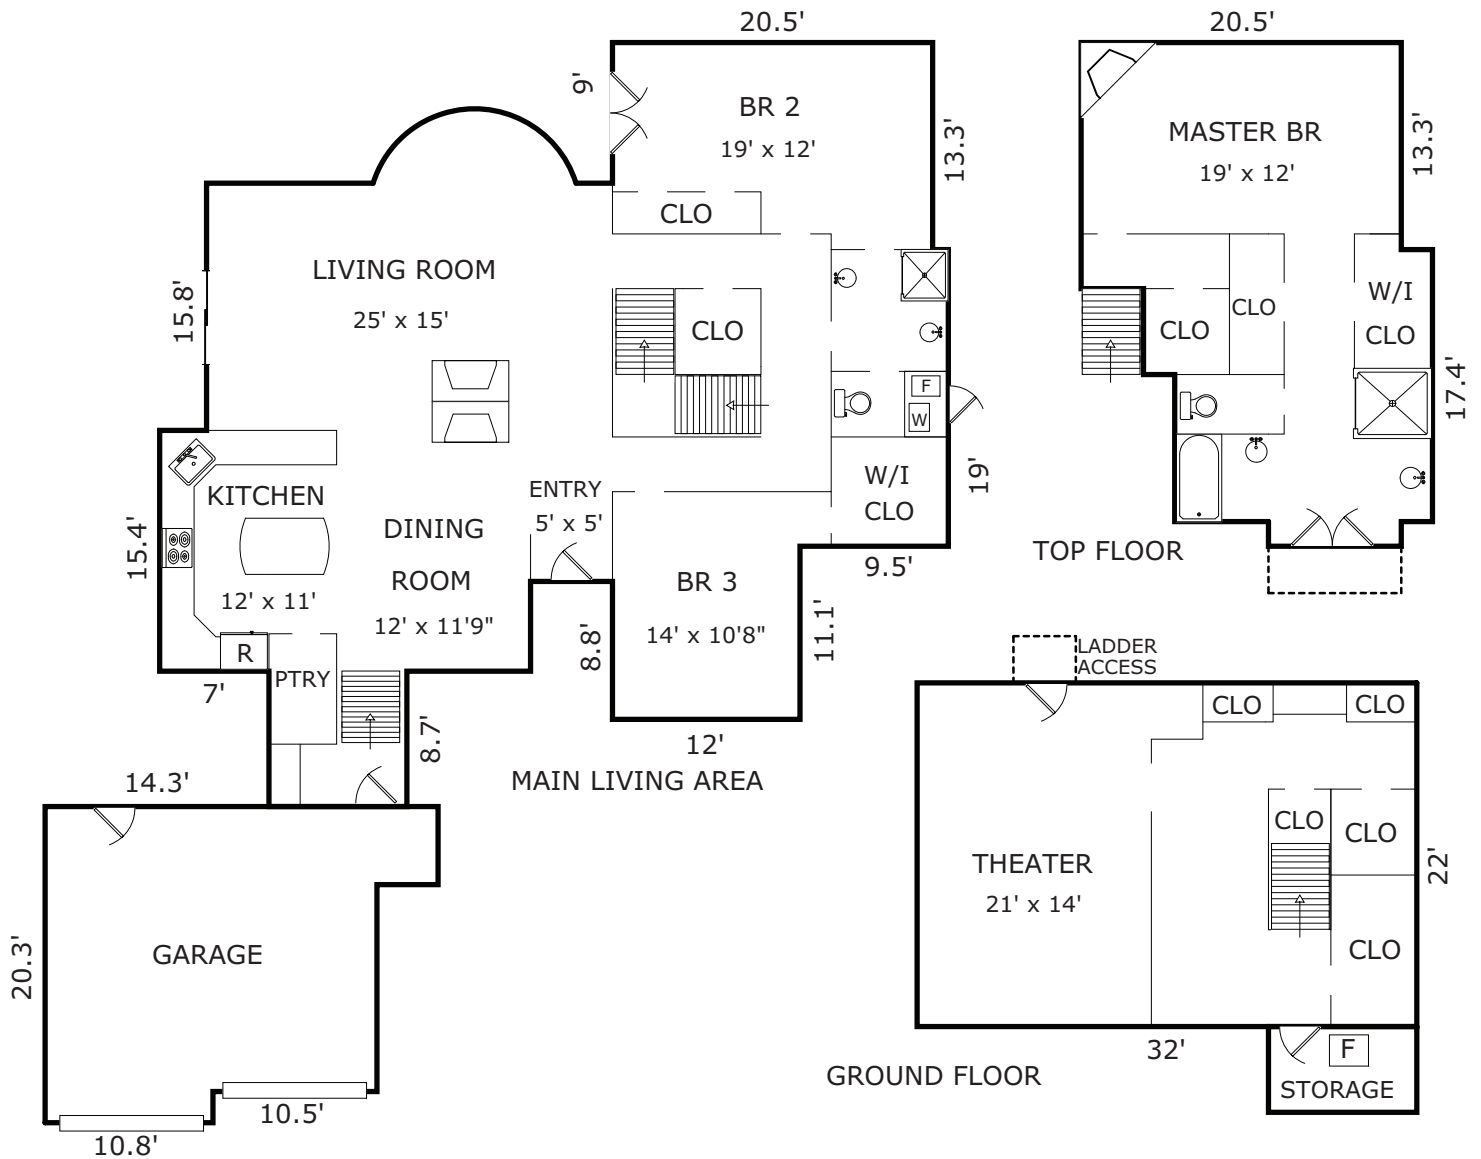

TORRES 3NW of 8th, CARMEL, CA 93921

AREA CALCULATIONS

Ground Floor:	668sf
Main Living Area:	1,752
Top Floor:	598
<b>Net Livable Area:</b>	<b>3,018sf</b>
Garage:	429
Storage:	52