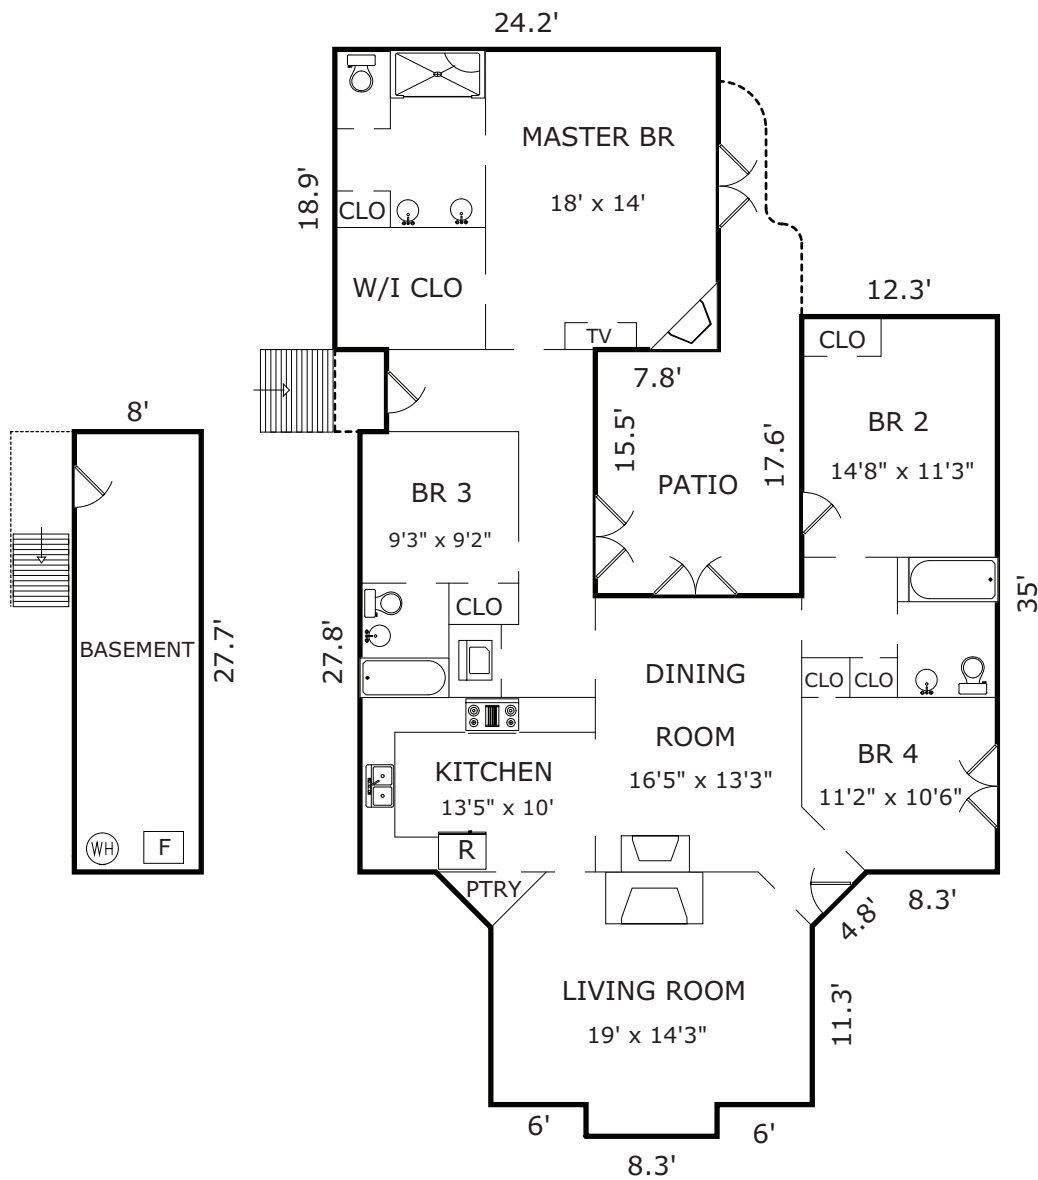

8th 2NW of MONTE VERDE, CARMEL, CA 93921

AREA CALCULATIONS

First Floor: 1,920sf
Net Livable Area: 1,920sf

Basement: 222
Patio: 269