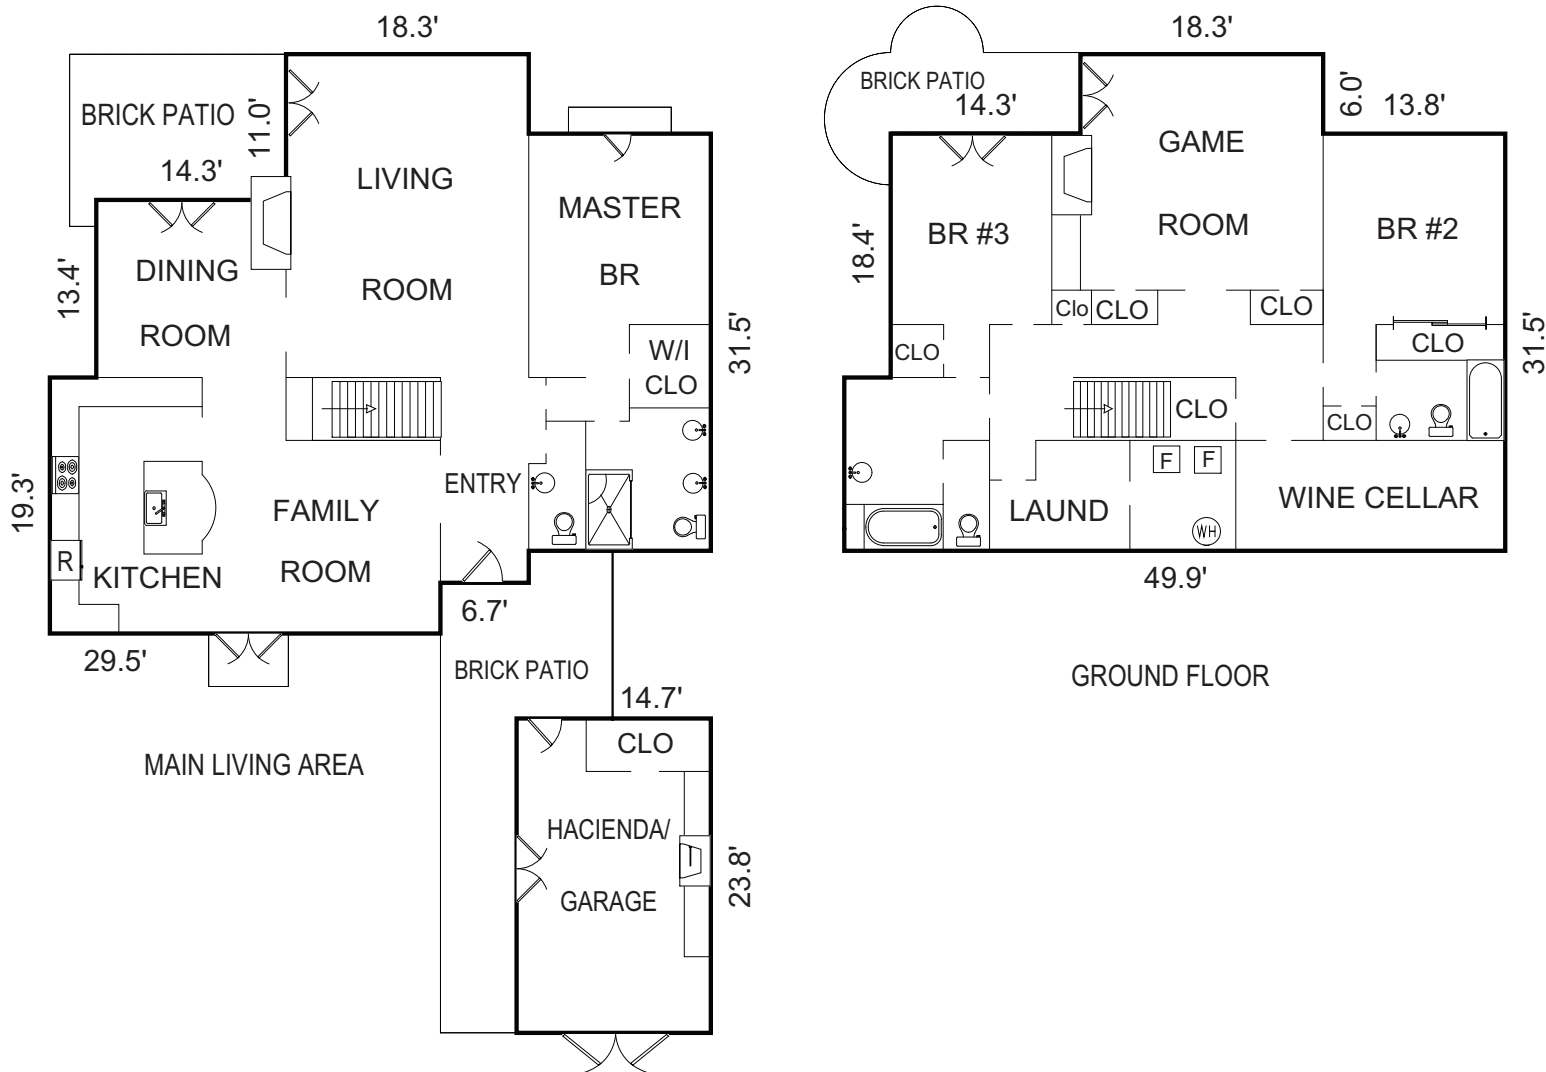

2970 FRANCISCAN WAY, CARMEL, CA 93923

ROOM DIMENSIONS

Entry:	15'	x	6'8"
Kitchen:	18'	x	11'
Dining Room:	12'4"	x	12'
Living Room:	23'	x	16'8"
Family Room:	17'7"	x	14'
Game Room:	17'7"	x	17'6"
Master BR:	14'	x	13'3"
Bedroom #2:	14'	x	13'
Bedroom #3:	14'	x	11'4"

AREA CALCULATIONS

Main Living Area:	1,701sf
<u>Ground Floor:</u>	<u>1,618</u>
Net Livable Area:	3,319sf
Garage/Hacienda:	348
Patio:	285
Patio:	184
Patio:	145
Patio:	24