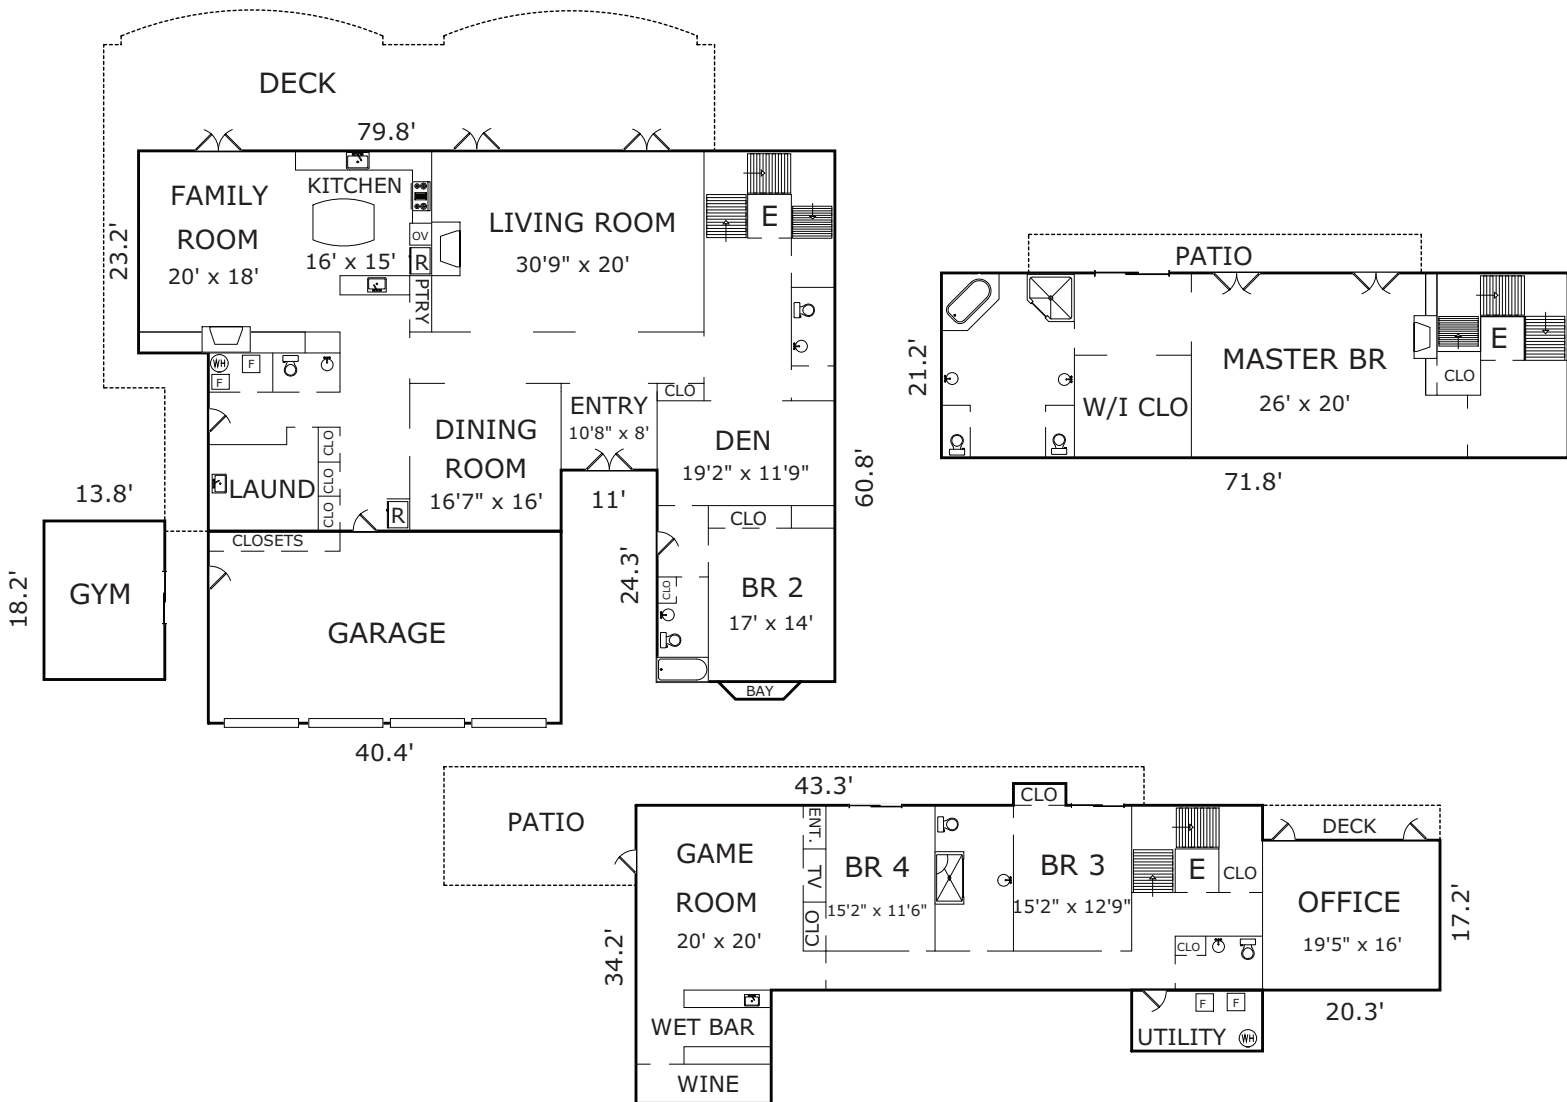

1618 CORTE LANE, PEBBLE BEACH, CA 93953

AREA CALCULATIONS

Net Livable Area: 7,049sf

OTHER AREAS

Garage:	889
Gym:	251
Patio:	541
Patio:	199
Deck:	1,250
Deck:	81