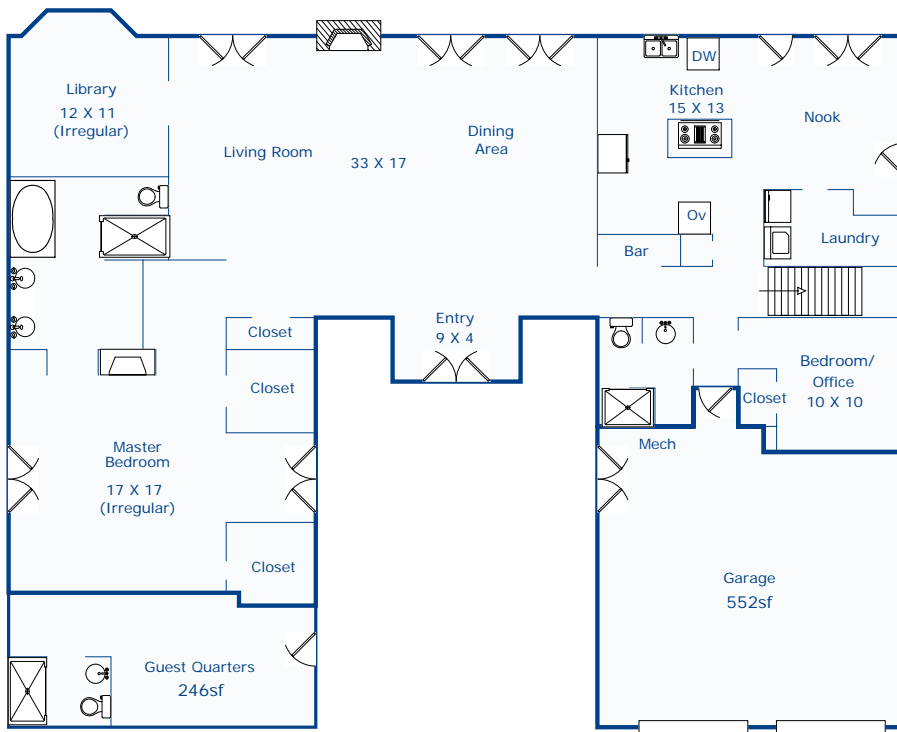

# 2930 BIRD ROCK ROAD PEBBLE BEACH, CA

Upper Level

Main Level - 2341sf  
Upper Level - 586sf

Total Living Area - 2927sf