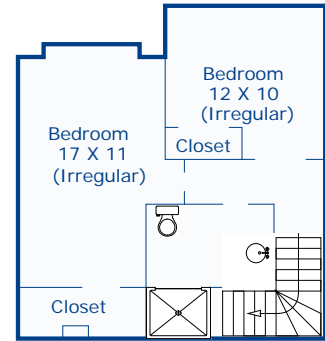

# 2930 BIRD ROCK ROAD PEBBLE BEACH, CA

Upper Level

Main Level - 2341sf  
Upper Level - 586sf

Total Living Area - 2927sf