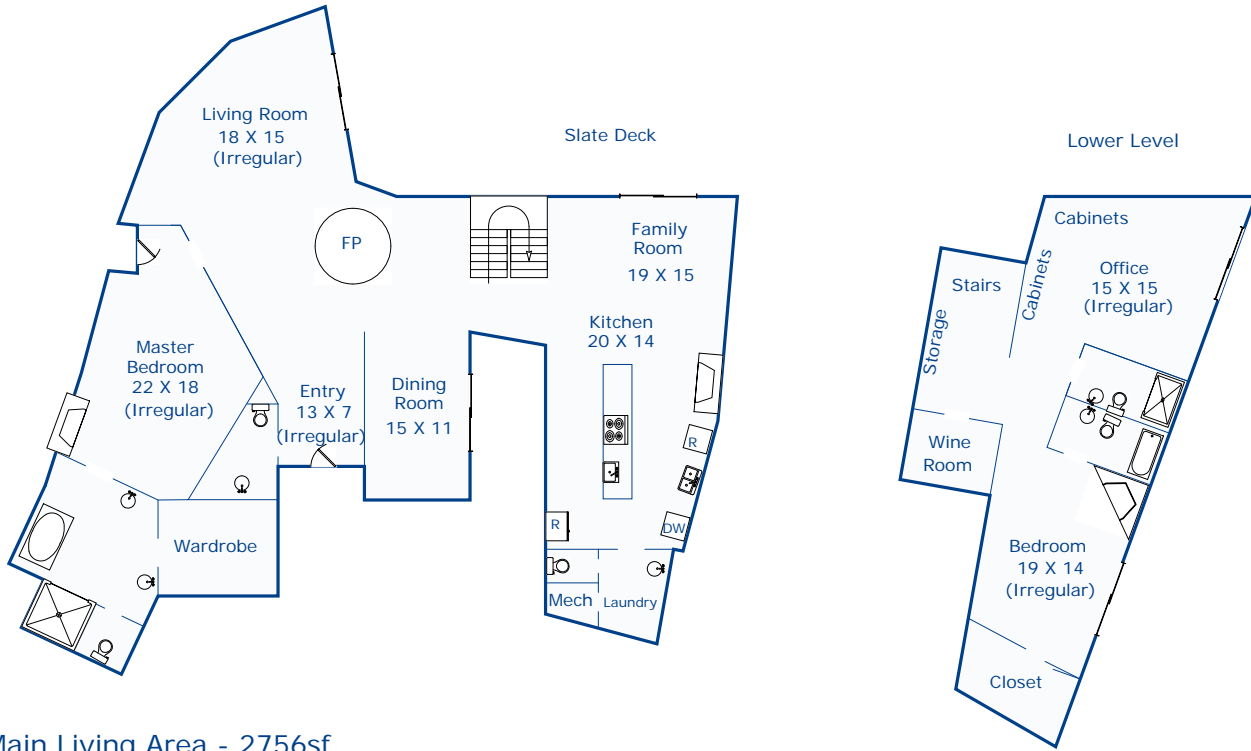

169 Spindrift Lane Carmel, CA

Main Living Area - 2756sf

Lower Level - 1164sf

Total - 3920sf