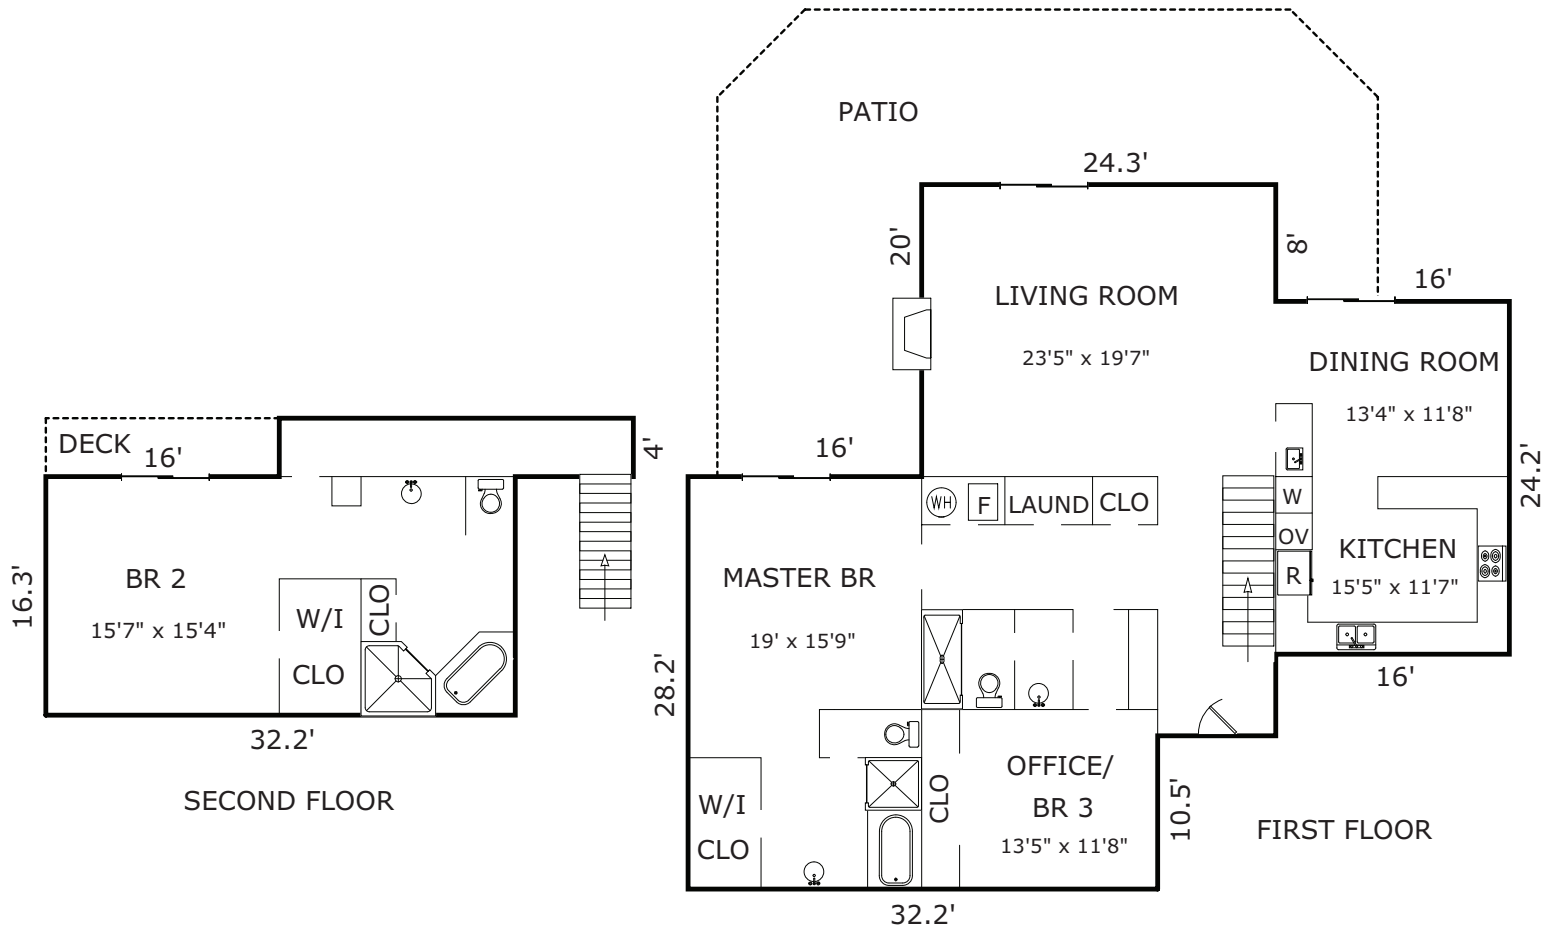

28043 DOVE COURT, CARMEL, CA, 93923

AREA CALCULATIONS

First Floor:	1,924sf
Second Floor:	622
Net Livable Area:	2,546sf

Garage(not shown):	489
Patio:	174
Deck:	64