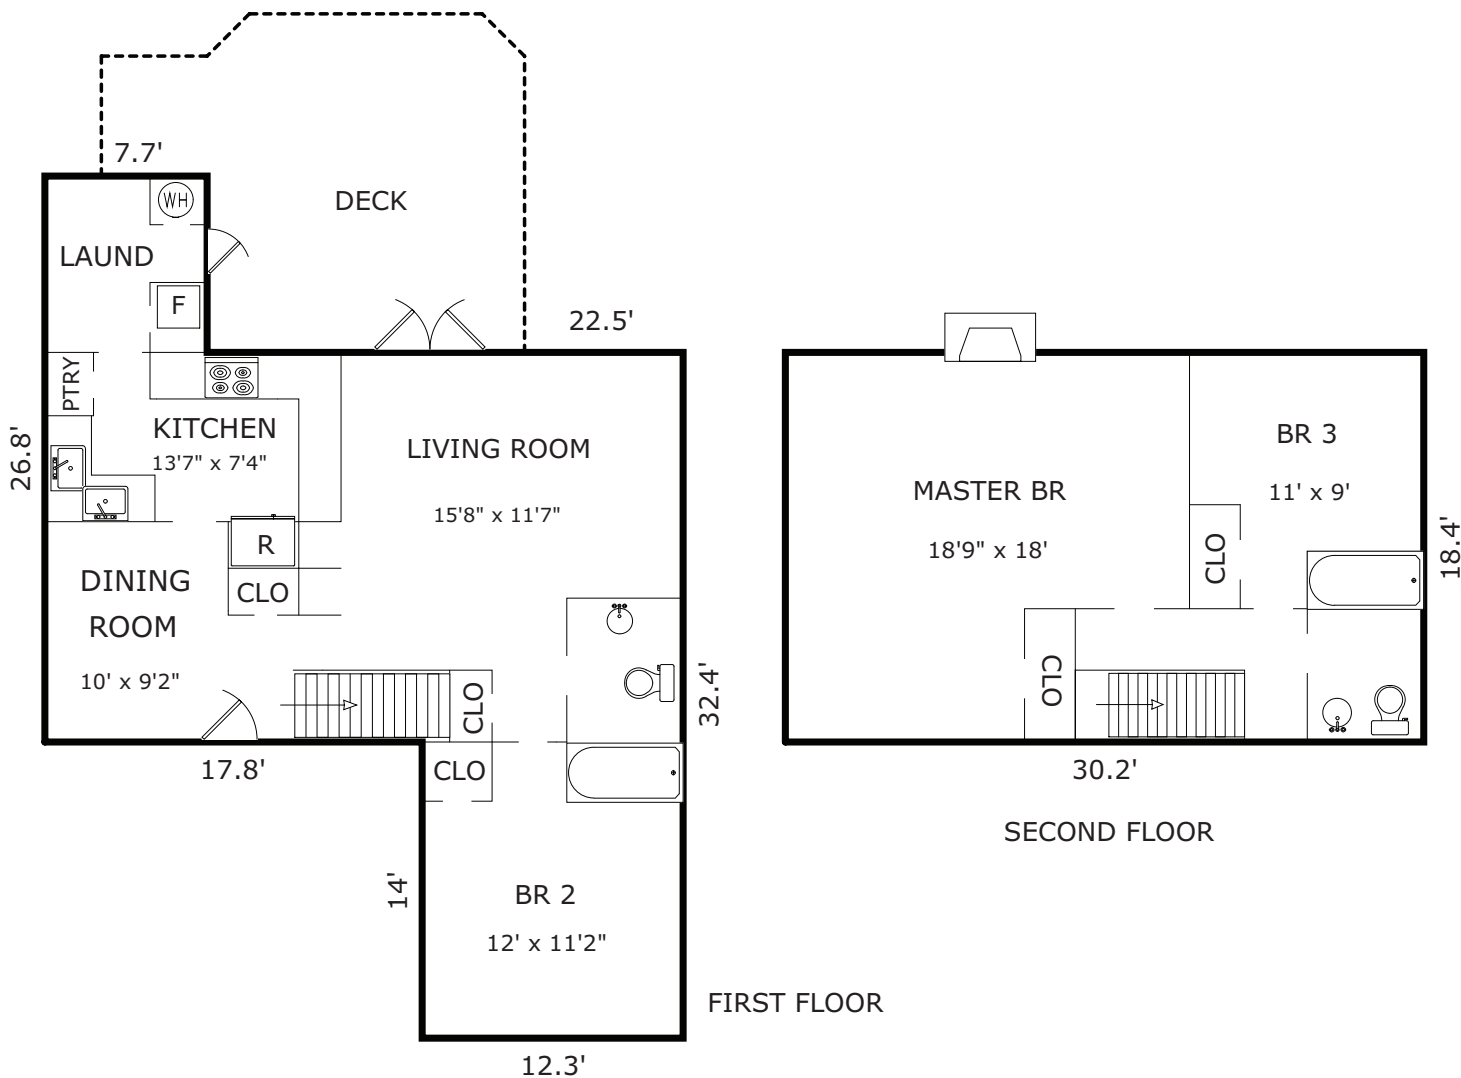

MONTE VERDE 5SW of 13th, CARMEL, CA 93921

AREA CALCULATIONS

First Floor: 792sf
Second Floor: 528
 Net Livable Area: 1,320sf

Deck: 264