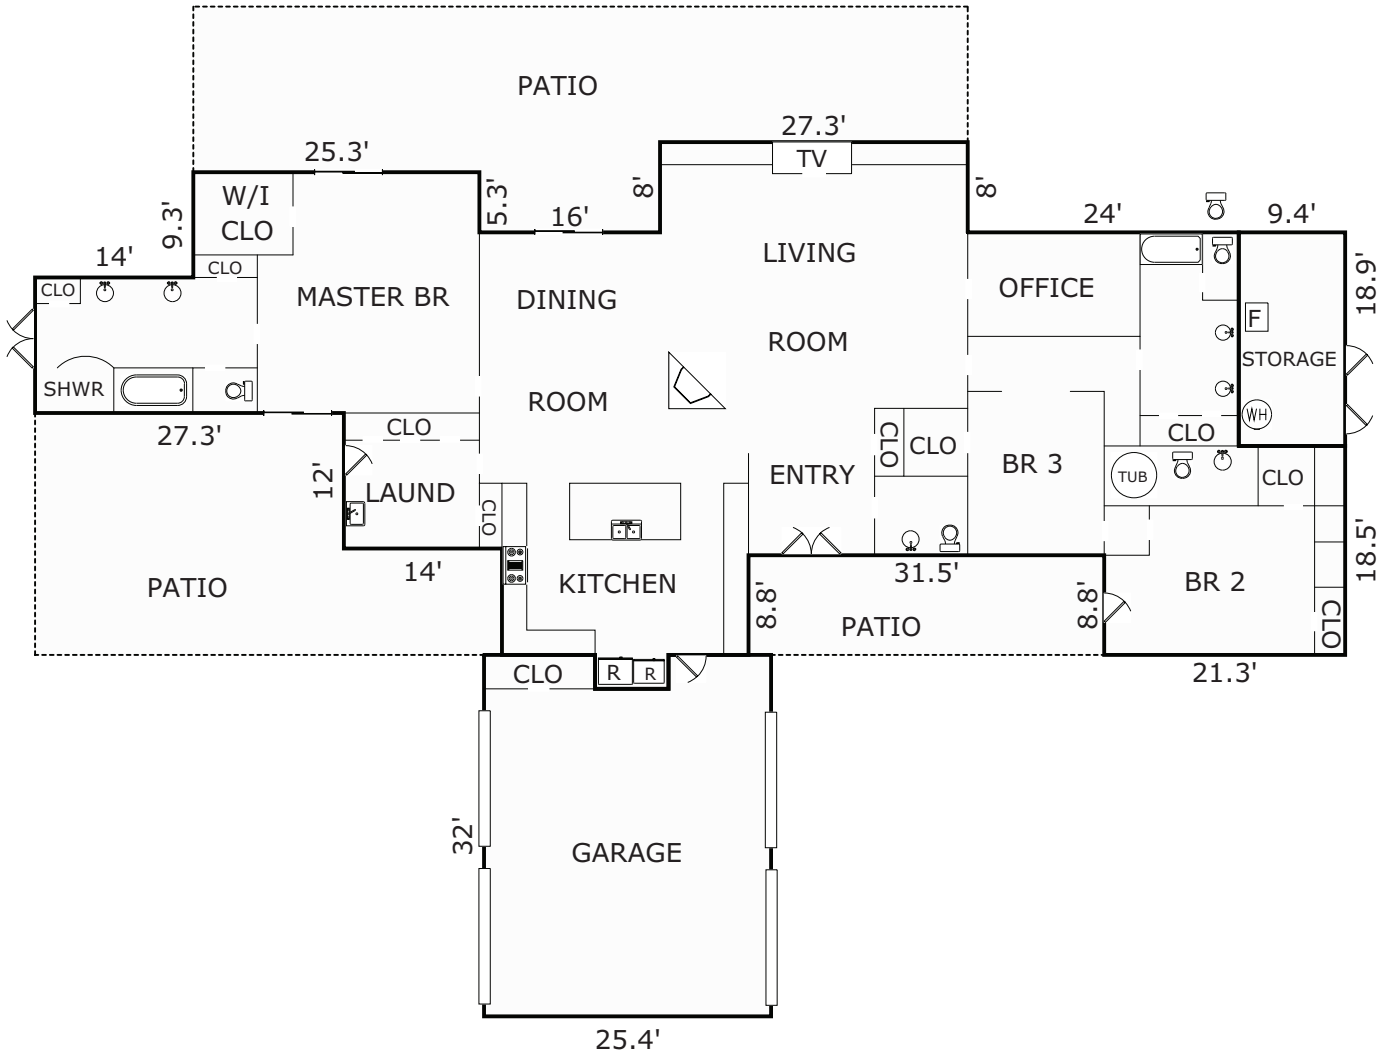

27545 LOMA DEL REY, CARMEL, CA 93923

ROOM DIMENSIONS

Entry:	12'9" x 10'8"
Kitchen:	20' x 14'6"
Dining Room:	21'2" x 16'5"
Living Room:	24'8" x 22'8"
Office:	14' x 8'
Master BR:	20' x 19'2"
Bedroom 2:	18'4" x 13'
Bedroom 3:	14' x 12'

AREA CALCULATIONS

<u>Main Living Area:</u>	<u>3,483sf</u>
<u>Net Livable Area:</u>	<u>3,483sf</u>
Garage:	794
Patio:	1,019
Patio:	717
Patio:	278
Storage:	178