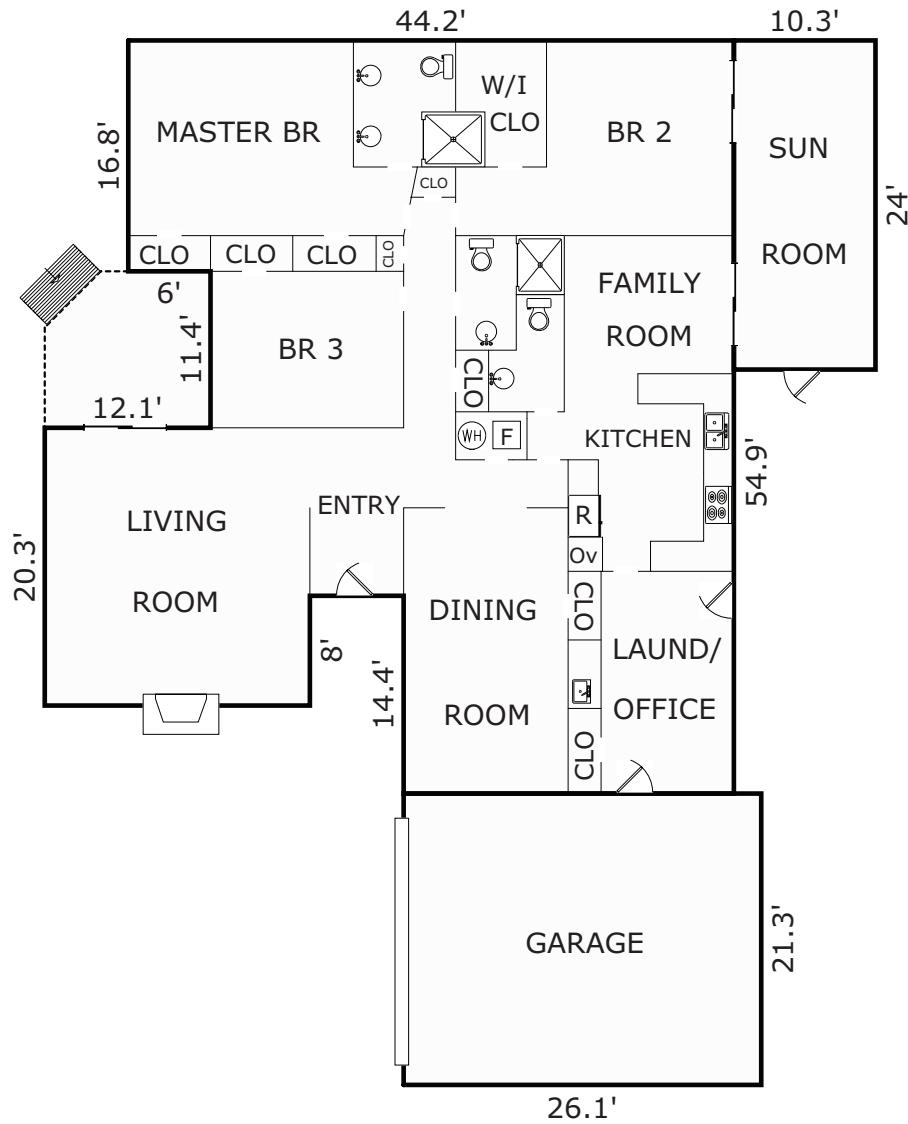

25390 TIERRA GRANDE, CARMEL, CA 93923

ROOM DIMENSIONS

Entry:	10'3" x 6'9"
Kitchen:	14' x 11'6"
Dining Room:	21' x 11'4"
Living Room:	19'3" x 18'4"
Family Room:	11'9" x 10'9"
Laund/Office:	15'9" x 9'3"
Master BR:	16' x 13'6"
Bedroom 2:	13'6" x 13'5"
Bedroom 3:	13'7" x 11'5"

AREA CALCULATIONS

First Floor:	2,297sf
<i>Net Livable Area:</i>	<i>2,297sf</i>
Garage:	554
Sun Room:	248
Deck:	130