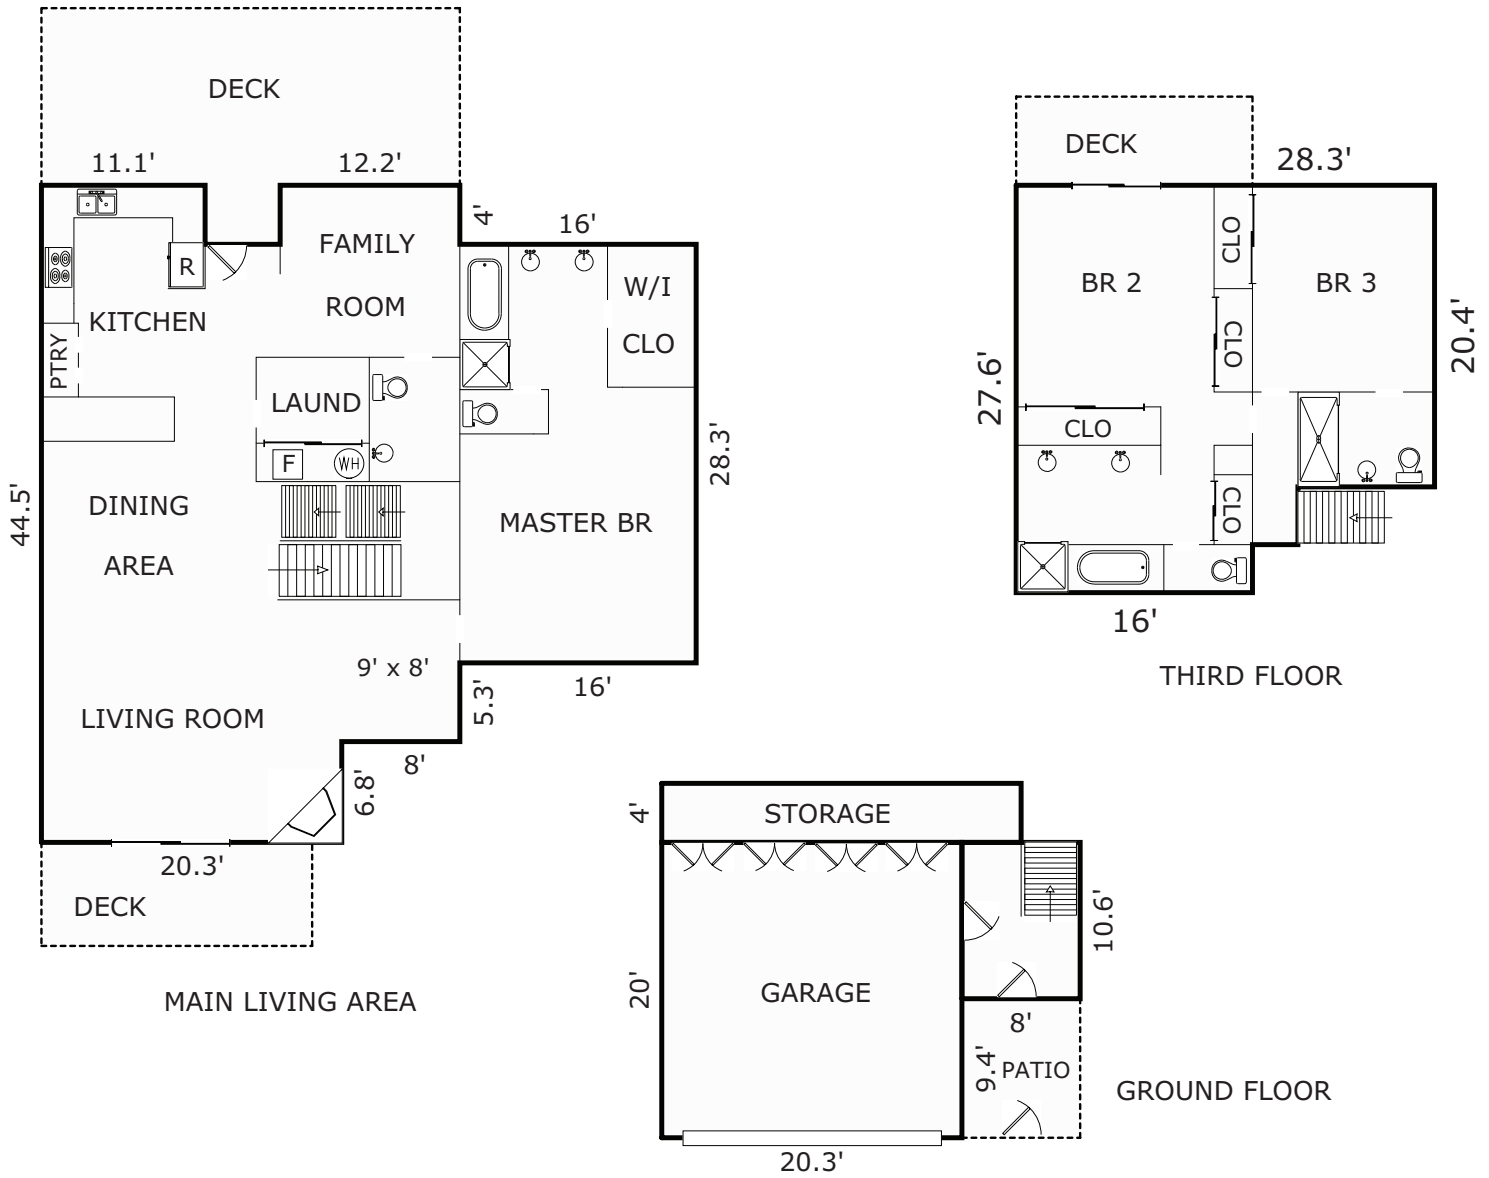

9601 BUCKEYE COURT, CARMEL, CA 93923

ROOM DIMENSIONS

Entry:	10'	x	7'
Kitchen:	17'	x	10'
Dining Area:	15'8"	x	9'5"
Living Room:	19'3"	x	16'
Family Room:	11'4"	x	11'4"
Master BR:	19'5"	x	15'6"
Bedroom 2:	14'	x	13'
Bedroom 3:	13'5"	x	11'8"

AREA CALCULATIONS

Main Living Area:	1,639sf
Ground Floor:	85
Third Floor:	705
Net Livable Area:	2,429sf
Garage:	407
Storage:	97
Patio:	75
Deck:	360
Deck:	128
Deck:	96