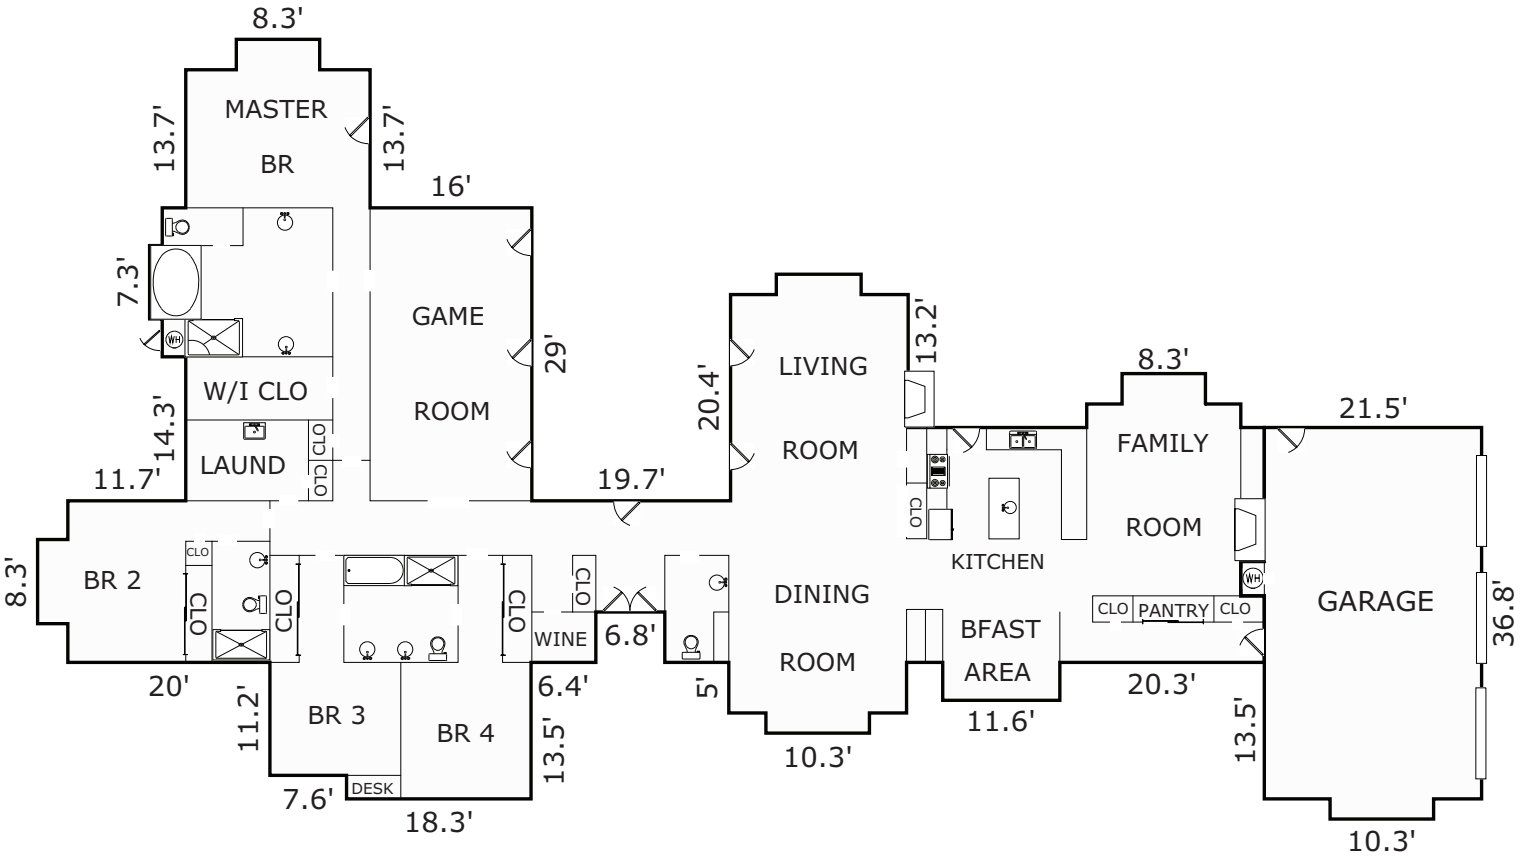

5437 QUAIL MEADOWS DRIVE, CARMEL, CA 93923

ROOM DIMENSIONS

Kitchen:	16'9" x 16'4"
Bfast Area:	9'6" x 9'2"
Dining Room:	16'3" x 14'8"
Living Room:	25'4" x 16'7"
Family Room:	18'9" x 14'
Game Room:	28'4" x 15'5"
Master BR:	17' x 16'
Bedroom 2:	14'8" x 14'2"
Bedroom 3:	12'2" x 10'4"
Bedroom 4:	12'2" x 10'4"

AREA CALCULATIONS

<u>First Floor:</u>	<u>4,354sf</u>
<i>Net Livable Area:</i>	<i>4,354sf</i>
Garage:	819