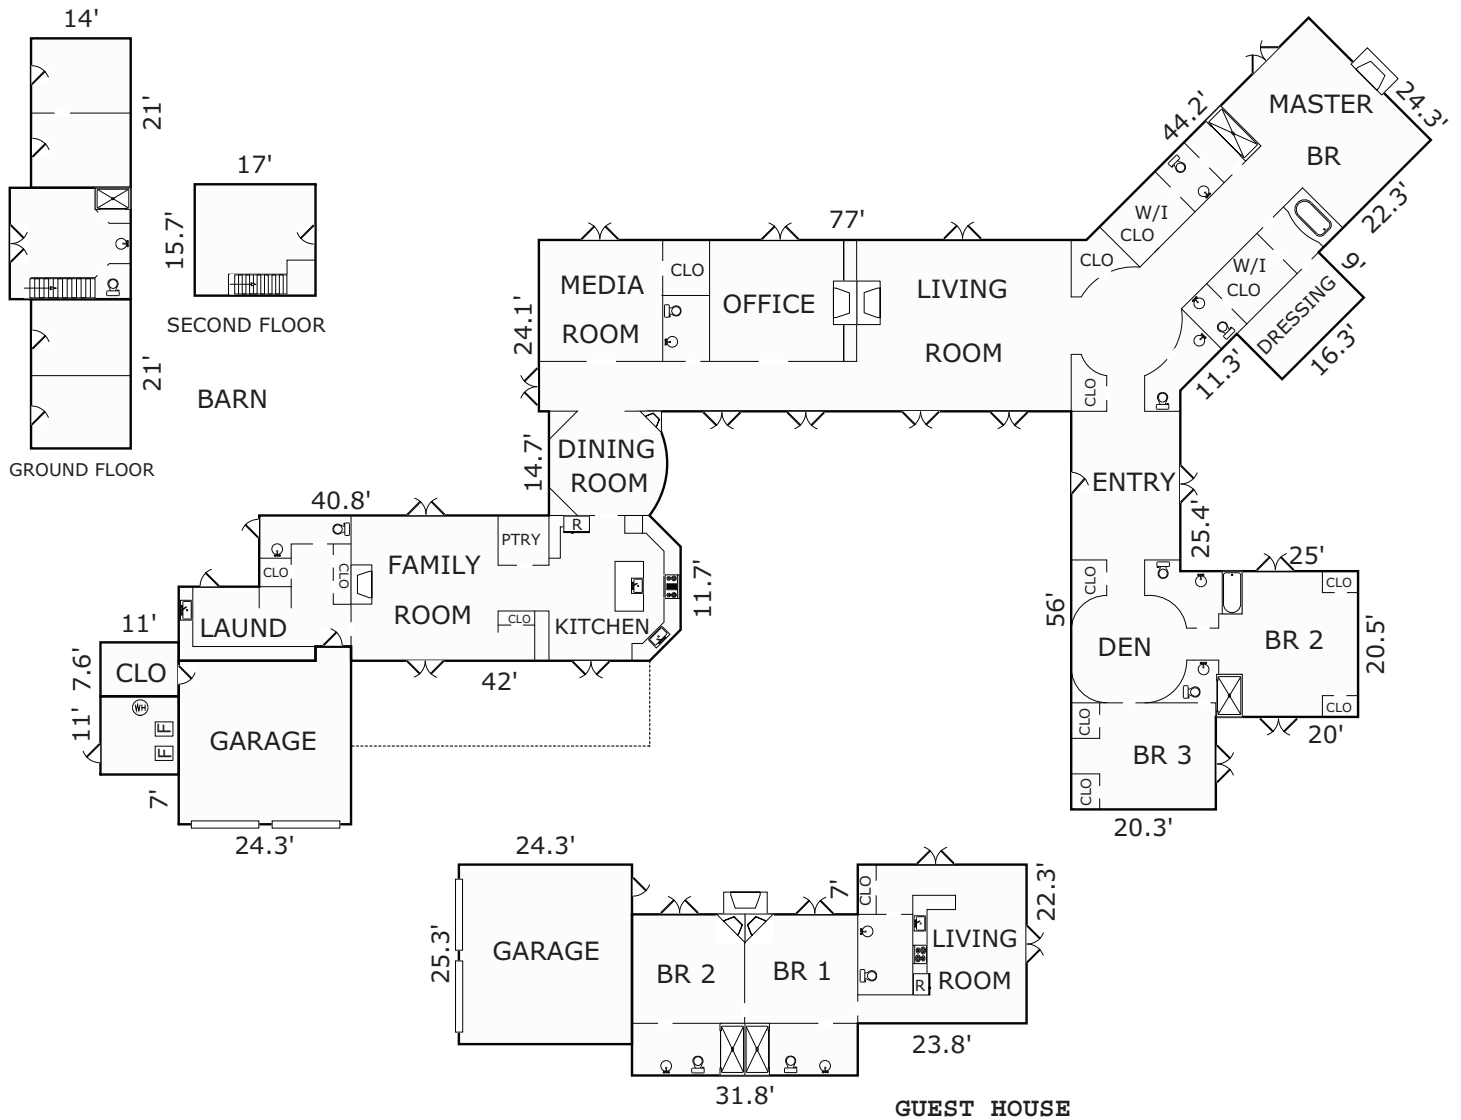

10 BLACK MOUNTAIN TRAIL, CARMEL, CA 93923

ROOM DIMENSIONS

Entry:	20'8" x 13'5"
Kitchen:	19'3" x 17'5"
Dining Room:	15'9" x 15'
Living Room:	29'8" x 22'4"
Family Room:	20' x 19'3"
Media Room:	16'9" x 16'4"
Office:	19'9" x 16'4"
Den:	14'8" x 14'8"

ROOM DIMENSIONS

Master BR:	22' x 17'4"
Dressing:	15' x 8'5"
Bedroom 2:	19'6" x 15'5"
Bedroom 3:	16'4" x 14'
GUEST HOUSE	
Living Room:	21' x 15'5"
Bedroom 1:	15'7" x 14'
Bedroom 2:	15'7" x 14'

AREA CALCULATIONS

Main Living Area:	6,289sf
<u>Guest House:</u>	<u>1,250</u>
Net Livable Area:	7,539sf
Garage:	614
Garage:	568
Barn:	1,120