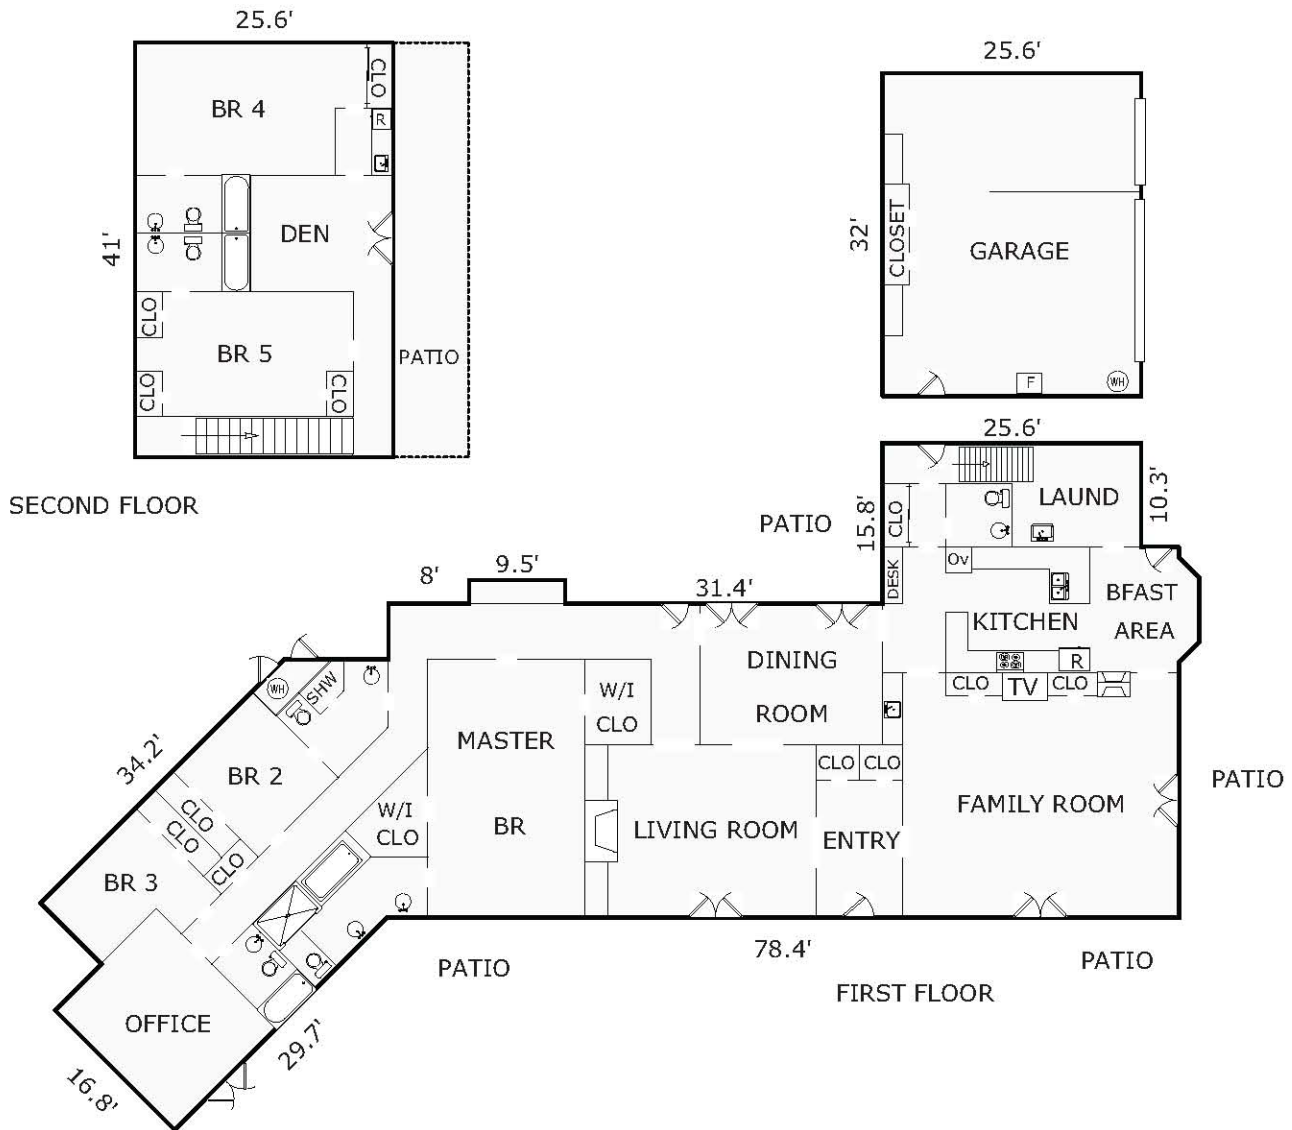

# 1423 RIATA ROAD, PEBBLE BEACH, CA 93953

**ROOM DIMENSIONS**

|              |               |
|--------------|---------------|
| Entry:       | 13'4" x 8'2"  |
| Kitchen:     | 13' x 11'8"   |
| Bfast Area:  | 11'8" x 11'8" |
| Dining Room: | 17'7" x 13'4" |
| Living Room: | 19' x 16'3"   |
| Family Room: | 26' x 21'9"   |
| Office:      | 16' x 14'6"   |
| Den:         | 13'5" x 11'4" |
| Master BR:   | 24'4" x 15'   |
| Bedroom #2:  | 11'2" x 10'7" |
| Bedroom #3:  | 12'9" x 8'    |
| Bedroom #4:  | 22'4" x 12'2" |
| Bedroom #5:  | 21'5" x 11'9" |

**AREA CALCULATIONS**

|                          |                |
|--------------------------|----------------|
| First Floor:             | 3,842sf        |
| Second Floor:            | 963            |
| <b>Net Livable Area:</b> | <b>4,805sf</b> |
| Garage:                  | 759            |