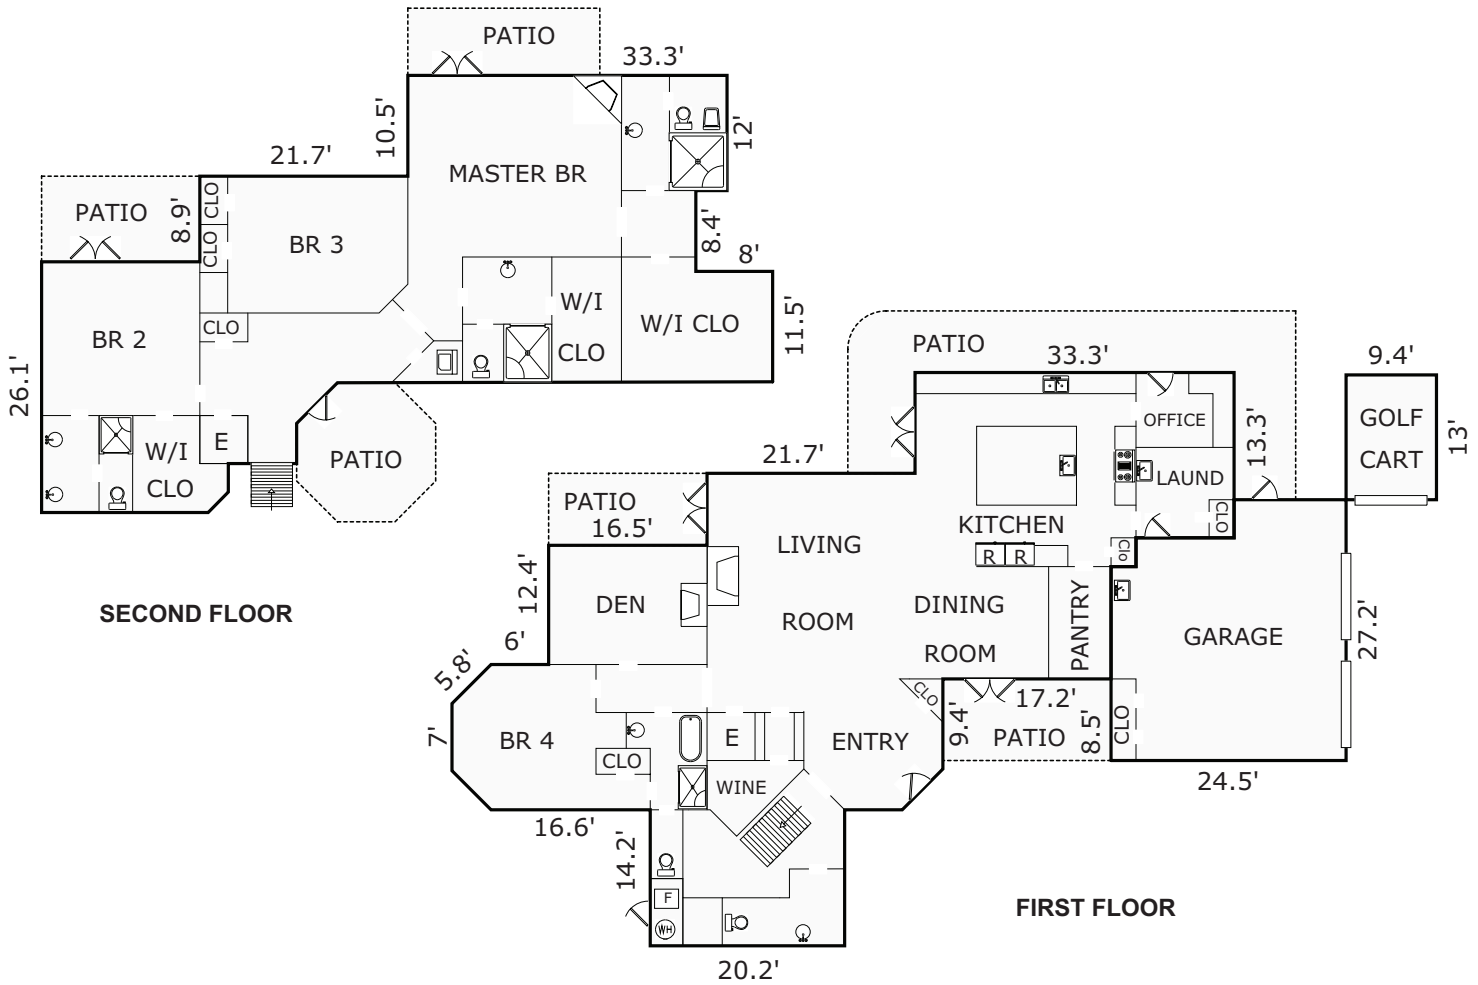

978 CORAL DRIVE, PEBBLE BEACH, CA 93953

ROOM DIMENSIONS

Entry:	11'9" x 11'9"
Kitchen:	21'7" x 17'
Dining Room:	14'6" x 11'
Living Room:	24'3" x 20'3"
Den:	14'9" x 12'
Office:	8' x 6'4"
Master BR:	20'5" x 19'
Bedroom 2:	16' x 15'6"
Bedroom 3:	18'6" x 13'9"
Bedroom 4:	14'7" x 14'

AREA CALCULATIONS

First Floor:	2,524sf
Second Floor:	2,069
Net Livable Area:	4,593sf
Garage:	607
Golf Cart Garage:	122
Patio:	454
Patio:	174
Patio:	149
Patio:	147
Patio:	140
Patio:	124