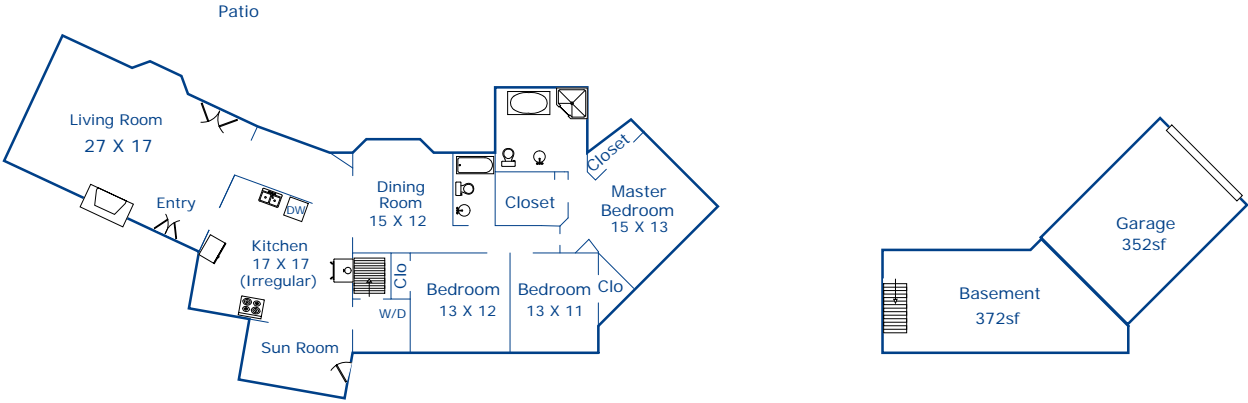

8990 W. Carmel Valley Road
Carmel, CA 93923

Main Living Area - 2236sf

Caretaker's Unit 951sf