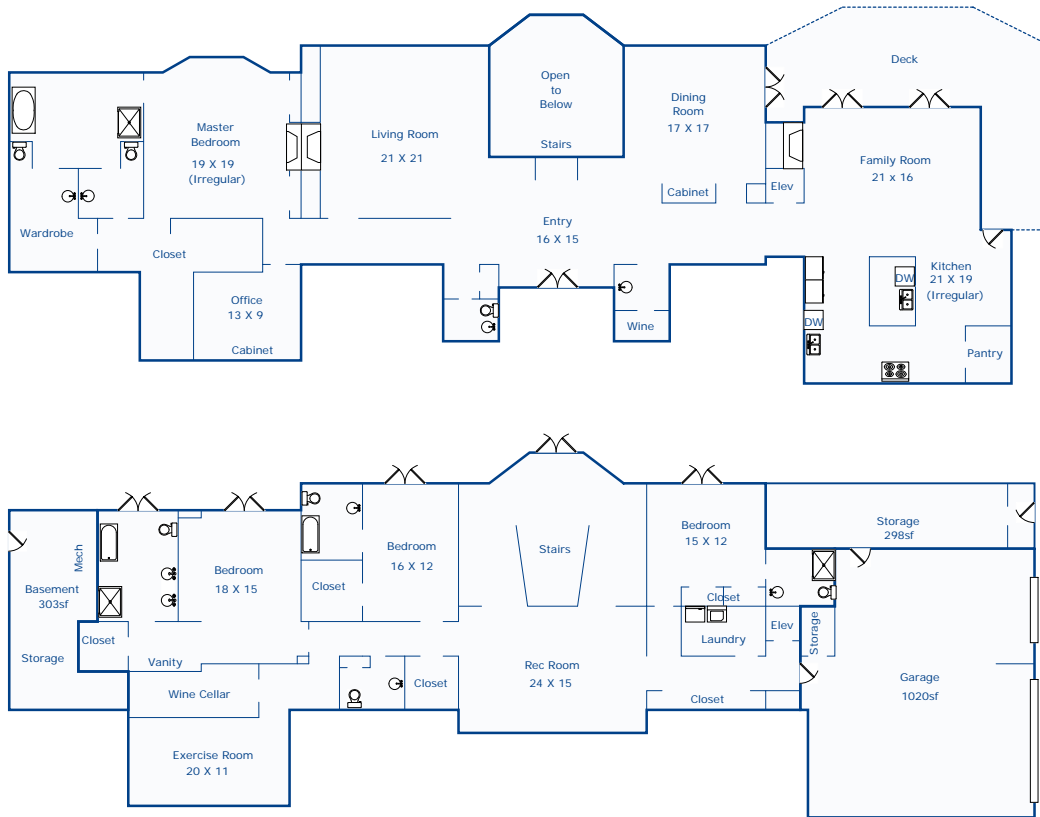

# 4038 SUNRIDGE ROAD PEBBLE BEACH, CA

Main Living Area - 3907sf  
Lower Level - 2983sf  

---

Total - 6890sf