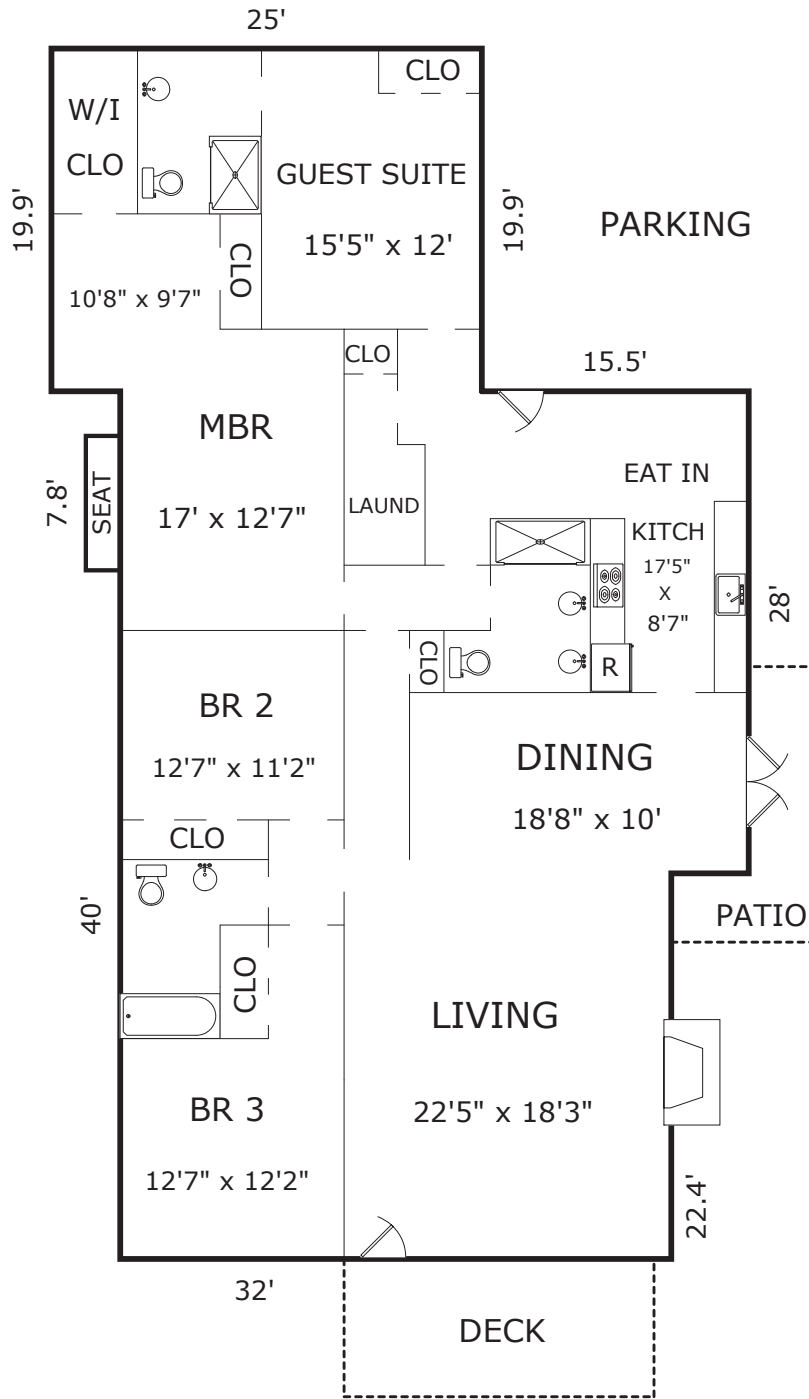

# 26306 MONTE VERDE STREET, CARMEL, CA 93923

## AREA CALCULATIONS

First Floor:	2,236sf
Net Livable Area:	2,236sf
Patio:	82
Deck:	144