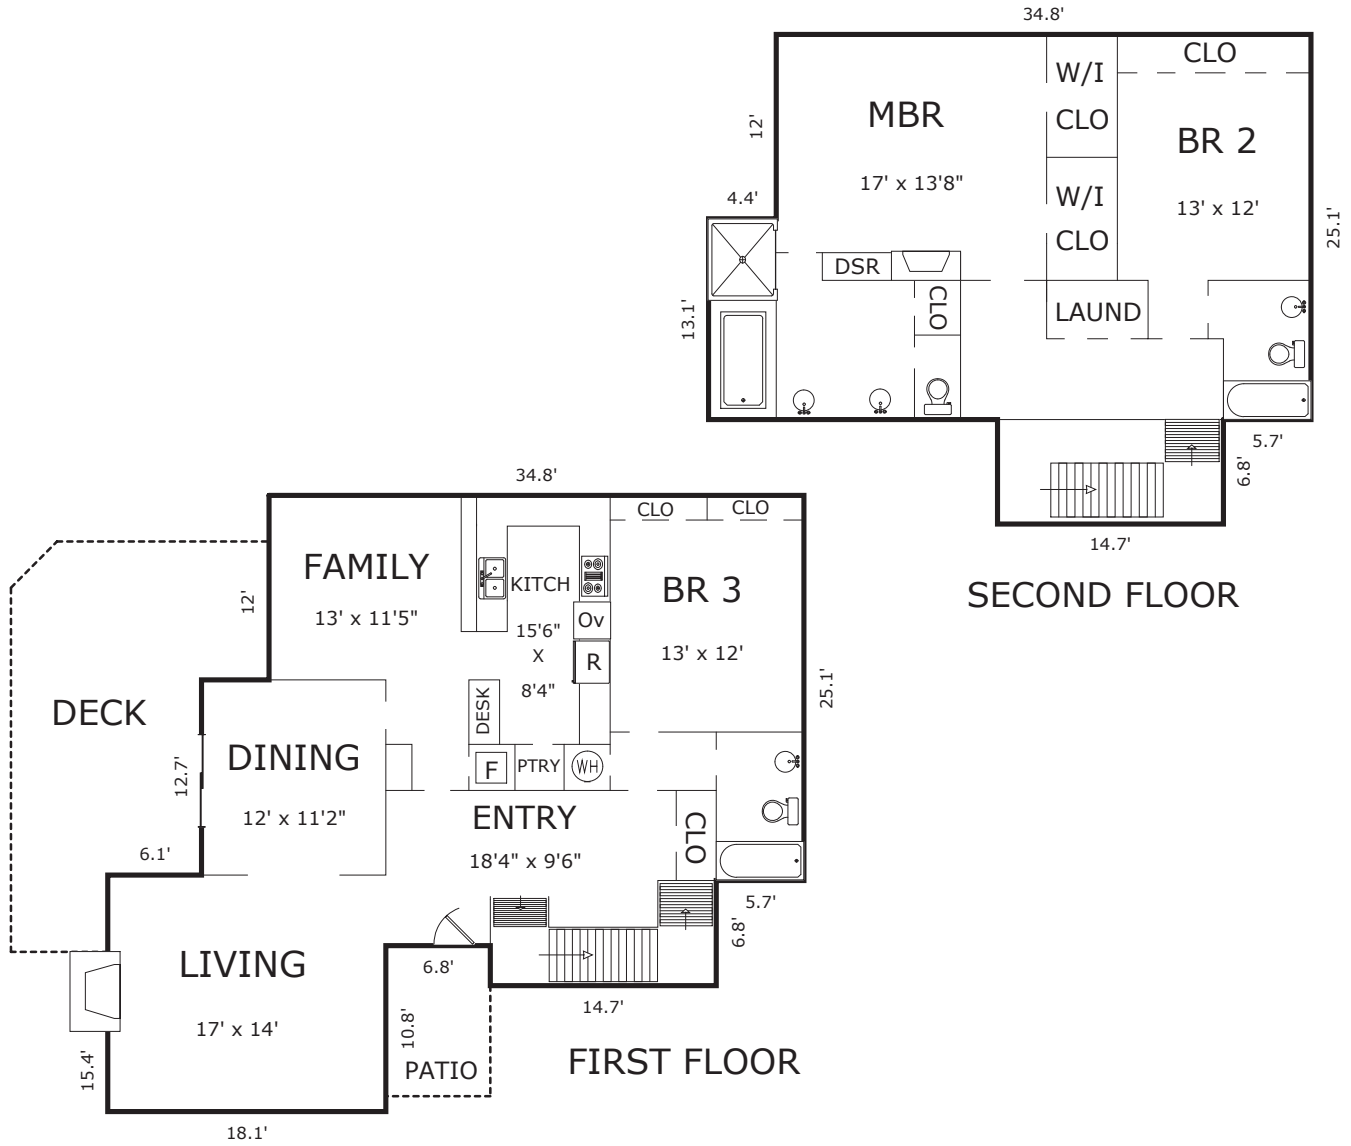

9916 CLUB PLACE LANE, CARMEL, CA 93923

AREA CALCULATIONS

First Floor:	1,333sf
Second Floor:	930
Net Livable Area:	2,263sf
Garage (not shown):	418
Patio:	67
Deck:	336