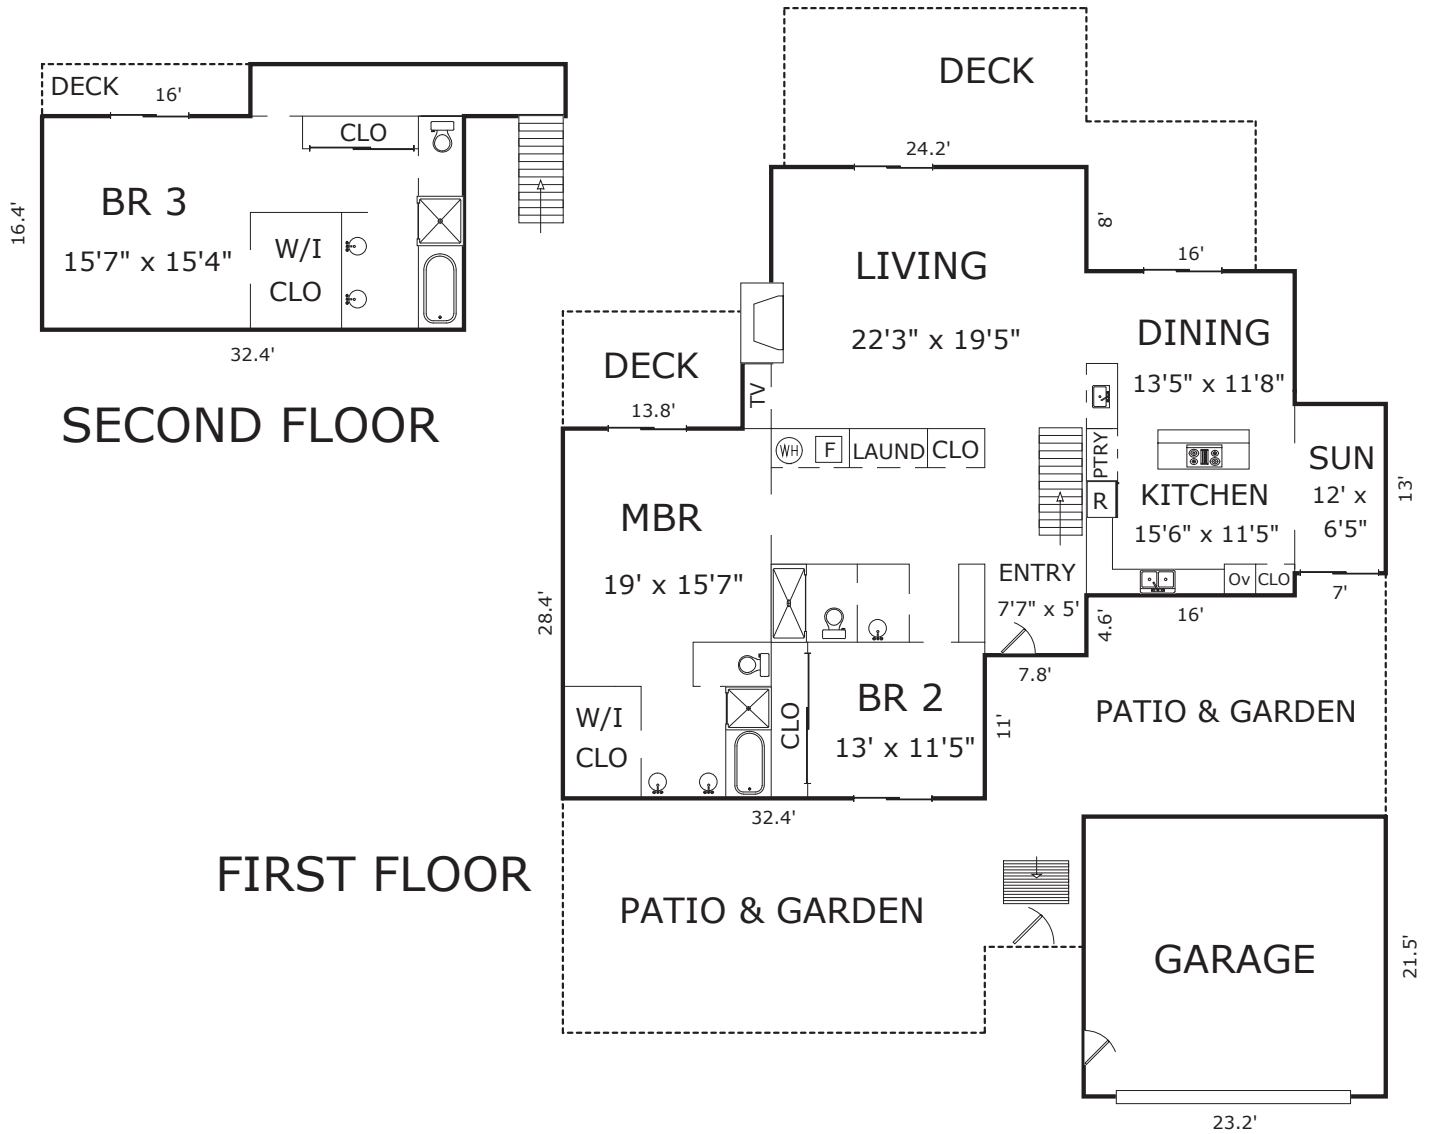

# 9565 OAK COURT, CARMEL, CA 93923

## AREA CALCULATIONS

First Floor:	2,043sf
Second Floor:	628
<b>Net Livable Area:</b>	<b>2,671sf</b>
Garage:	499
Patio & Garden	1,159
Deck:	432
Deck:	124
Deck:	64