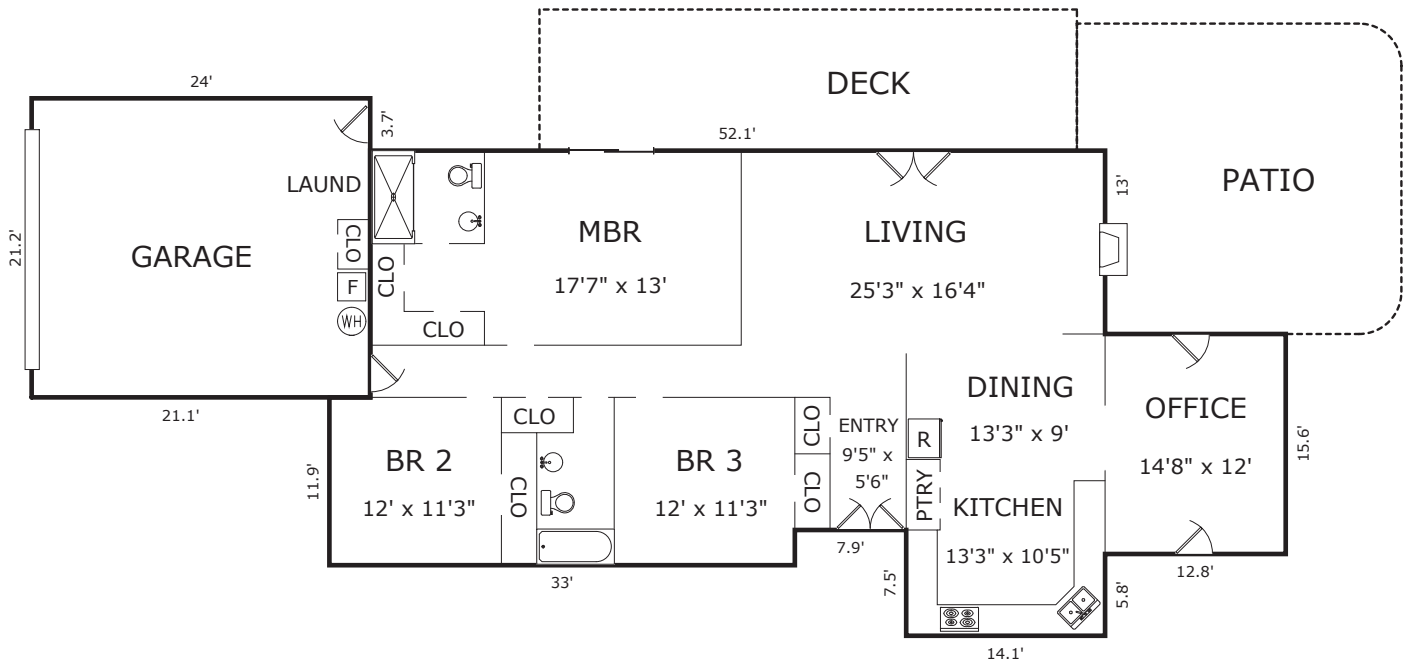

217 VISTA VERDE, CARMEL VALLEY, CA 93924

AREA CALCULATIONS

First Floor: 1,817sf

Net Livable Area: 1,817sf

Garage: 509

Patio: 476

Deck: 381