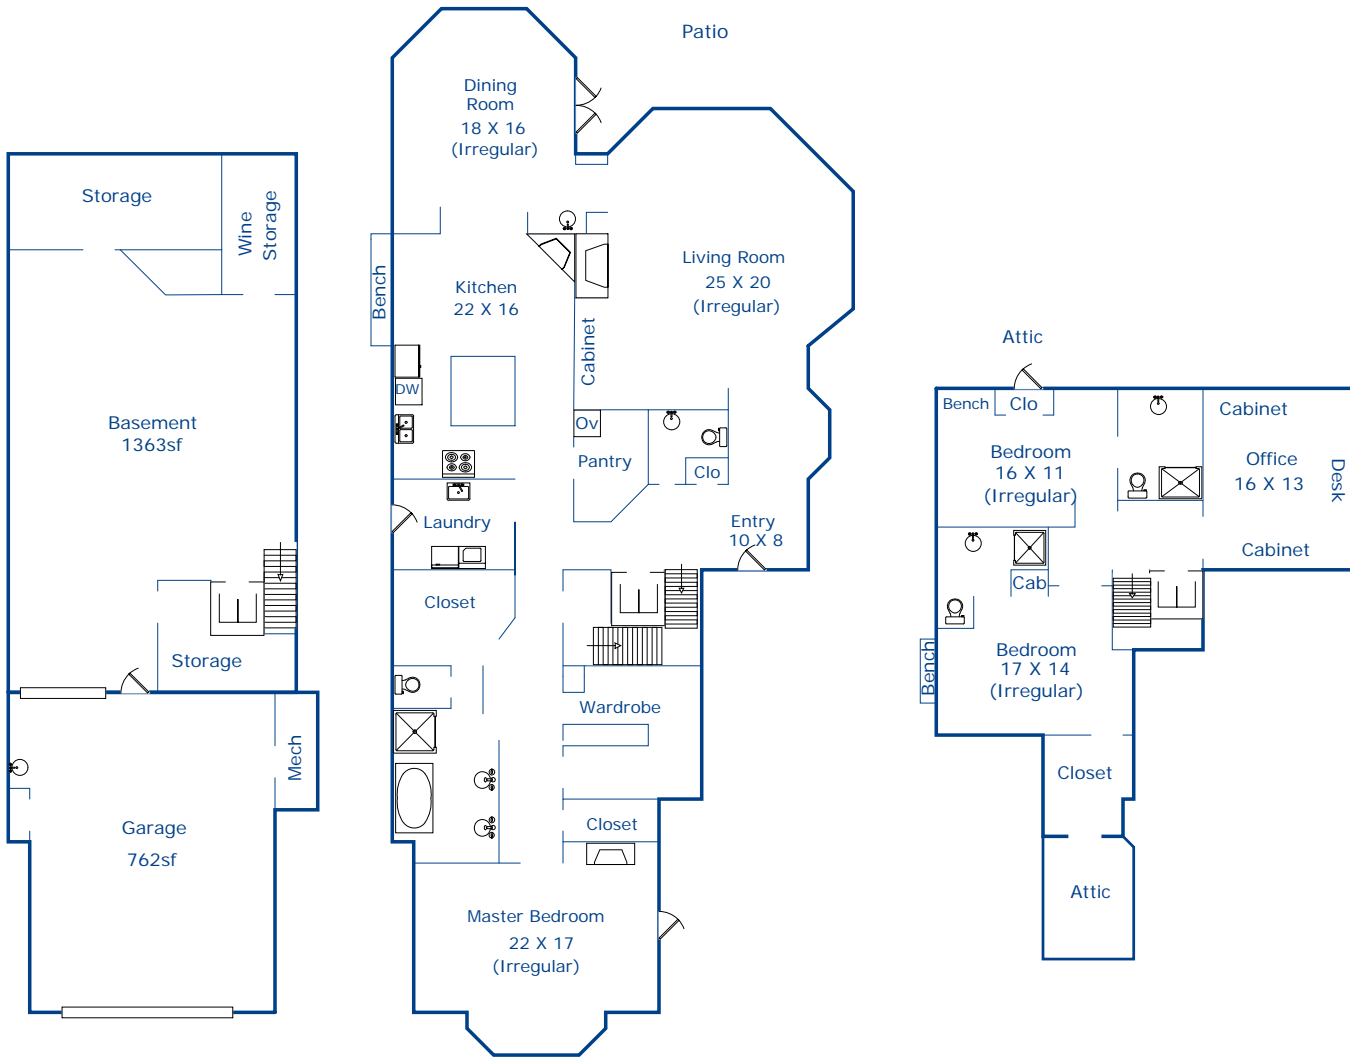

2446 17th Avenue  
Carmel, CA 93923

Main Living Area - 3011sf  
Upper Level - 1076sf

Total - 4087sf