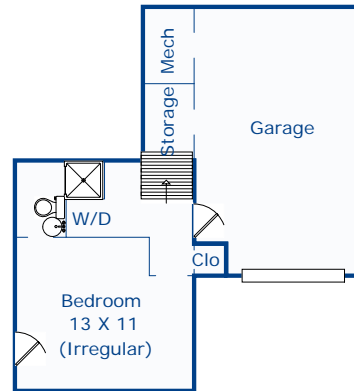

# MONTE VERDE 5NE 5TH CARMEL, CA 93921

Main Living Area - 1494sf  
Lower Level - 258sf  

---

Total - 1752sf