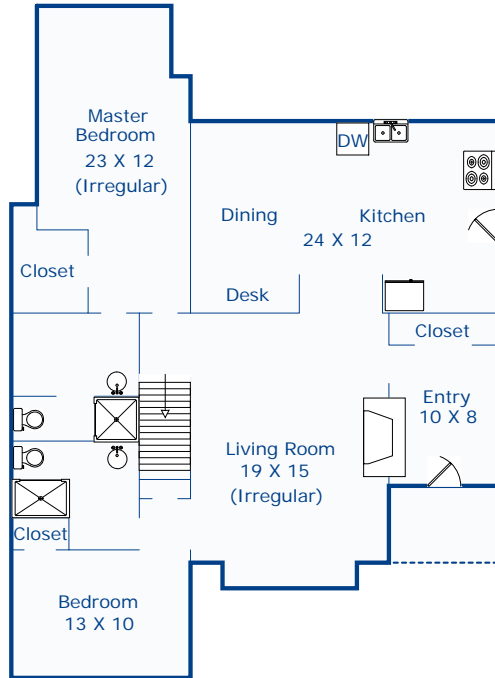

# MONTE VERDE 5NE 5TH CARMEL, CA 93921

Main Living Area - 1494sf  
Lower Level - 258sf  

---

Total - 1752sf