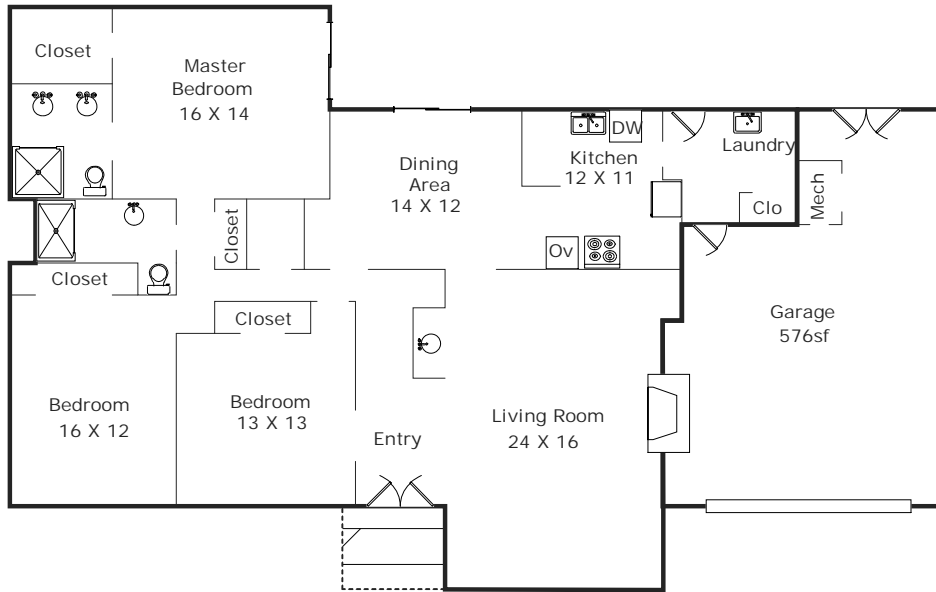

1095 Mission Road
Pebble Beach, CA 93953

Main Living Area - 1987sf