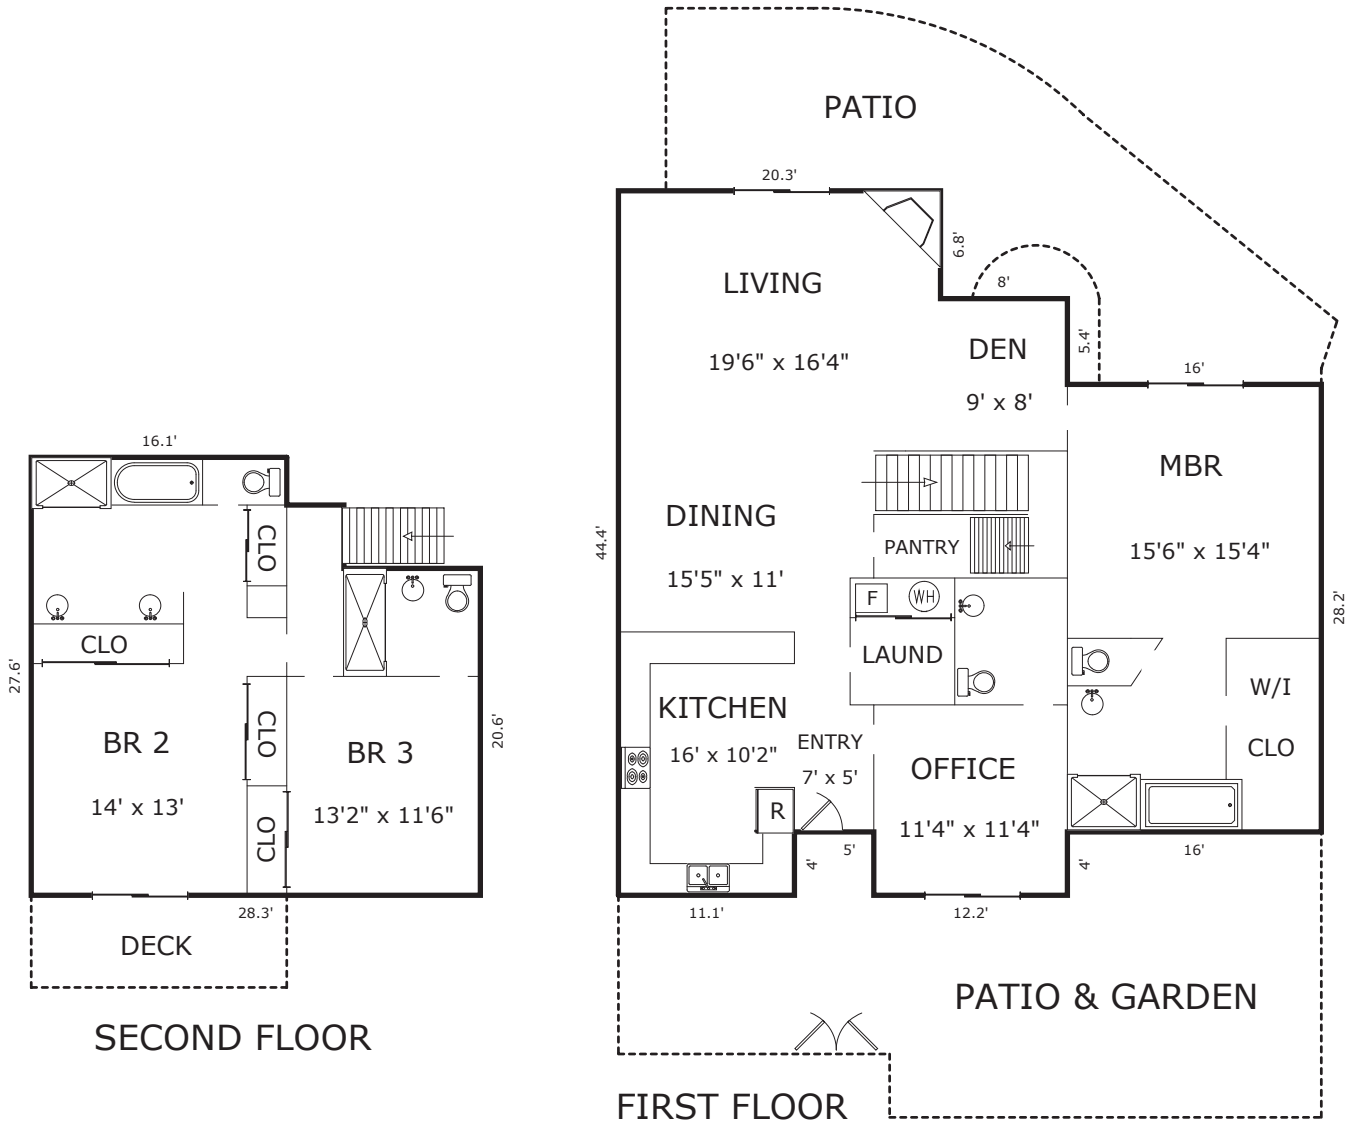

# 9527 BAY COURT, CARMEL, CA 93923

## AREA CALCULATIONS

First Floor:	1,633sf
Second Floor:	710
<b>Net Livable Area:</b>	<b>2,343sf</b>
Patio & Garden:	636
Patio:	469
Deck:	93